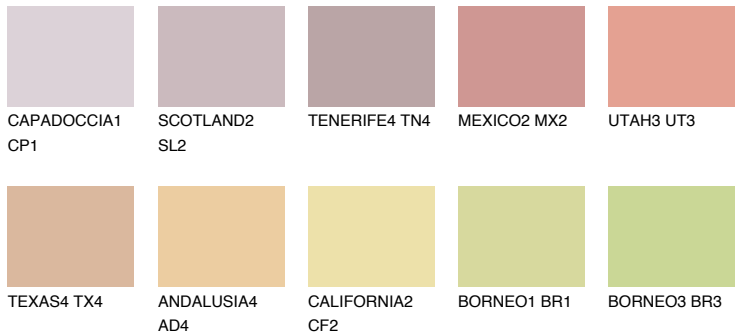

COLOUR DETAILS

NUBIA2 NA2

40% TSR 50%

Matching colours

COLOURS

INTENSE

For more information on plasters and paints, go to www.ceresit.lv

*The presented colours refer to plasters and paints offered by Ceresit. Due to the use of digital techniques, the presented colours might not represent the original ones, thus they cannot be considered as a reliable colour presentation. We recommend checking the authentic colour samples.