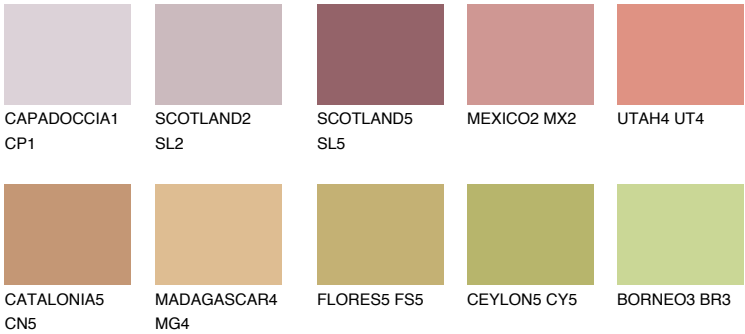

## NUBIA3 NA3

30% TSR 43%

### Matching colours

#### COLOURS

#### INTENSE

For more information on plasters and paints, go to [www.ceresit.lv](http://www.ceresit.lv)

\*The presented colours refer to plasters and paints offered by Ceresit. Due to the use of digital techniques, the presented colours might not represent the original ones, thus they cannot be considered as a reliable colour presentation. We recommend checking the authentic colour samples.