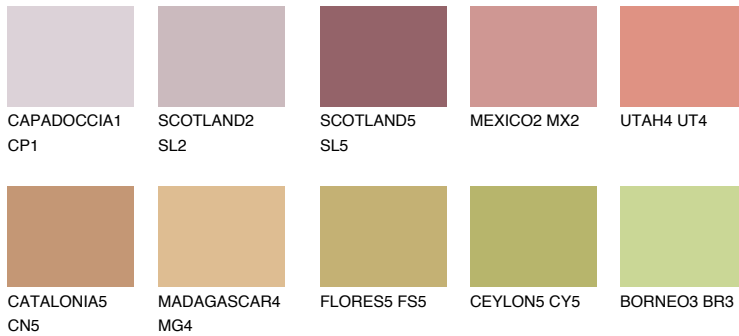

COLOUR DETAILS

NUBIA3 NA3

30% TSR 43%

Matching colours

COLOURS

INTENSE

For more information on plasters and paints, go to www.ceresit.lv

*The presented colours refer to plasters and paints offered by Ceresit. Due to the use of digital techniques, the presented colours might not represent the original ones, thus they cannot be considered as a reliable colour presentation. We recommend checking the authentic colour samples.