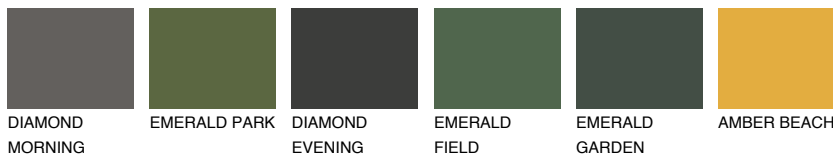

COLOUR DETAILS

NUBIA3 NA3

30% TSR 43%

Matching colours

COLOURS

INTENSE

For more information on plasters and paints, go to www.ceresit.lv

*The presented colours refer to plasters and paints offered by Ceresit. Due to the use of digital techniques, the presented colours might not represent the original ones, thus they cannot be considered as a reliable colour presentation. We recommend checking the authentic colour samples.