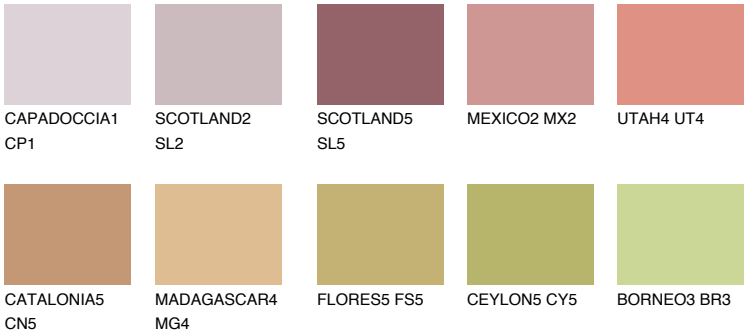

NUBIA3 NA3

30% TSR 43%

Matching colours

COLOURS

INTENSE

For more information on plasters and paints, go to www.ceresit.lv

*The presented colours refer to plasters and paints offered by Ceresit. Due to the use of digital techniques, the presented colours might not represent the original ones, thus they cannot be considered as a reliable colour presentation. We recommend checking the authentic colour samples.