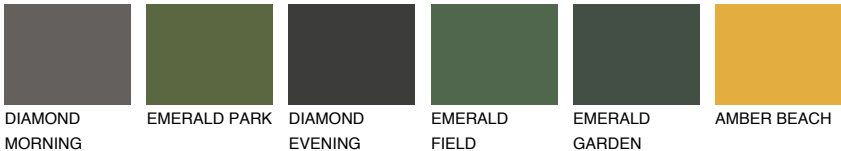

NUBIA3 NA3

30% TSR 43%

Matching colours

COLOURS

INTENSE

For more information on plasters and paints, go to www.ceresit.lv

*The presented colours refer to plasters and paints offered by Ceresit. Due to the use of digital techniques, the presented colours might not represent the original ones, thus they cannot be considered as a reliable colour presentation. We recommend checking the authentic colour samples.