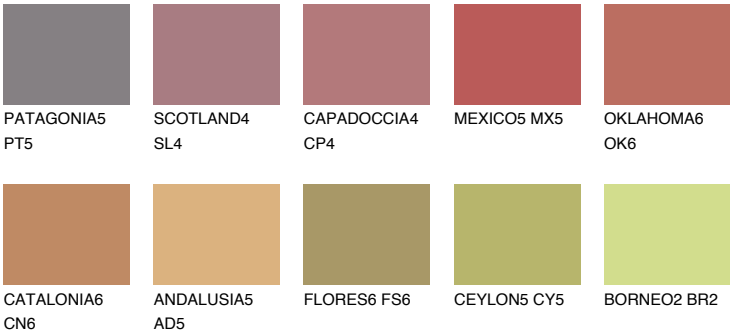

## NUBIA4 NA4

25% **TSR** 45%

### Matching colours

#### COLOURS

#### INTENSE

For more information on plasters and paints, go to [www.ceresit.lv](http://www.ceresit.lv)

\*The presented colours refer to plasters and paints offered by Ceresit. Due to the use of digital techniques, the presented colours might not represent the original ones, thus they cannot be considered as a reliable colour presentation. We recommend checking the authentic colour samples.