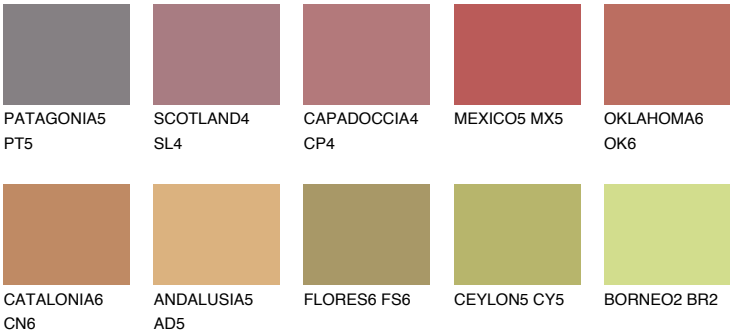

NUBIA4 NA4

☀ 25% **TSR 45%**

Matching colours

COLOURS

INTENSE

For more information on plasters and paints, go to
www.ceresit.lv

*The presented colours refer to plasters and paints offered by Ceresit. Due to the use of digital techniques, the presented colours might not represent the original ones, thus they cannot be considered as a reliable colour presentation. We recommend checking the authentic colour samples.