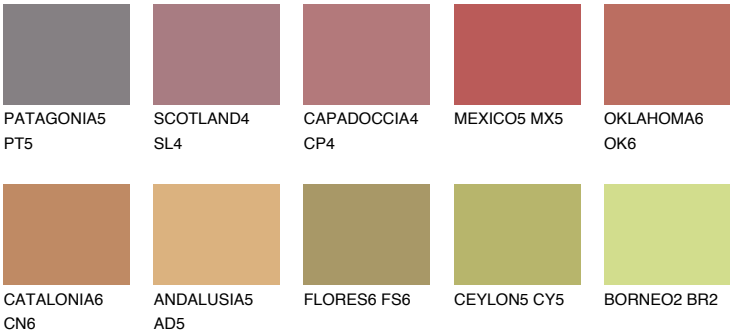

NUBIA4 NA4

25% **TSR** 45%

Matching colours

COLOURS

INTENSE

For more information on plasters and paints, go to www.ceresit.lv

*The presented colours refer to plasters and paints offered by Ceresit. Due to the use of digital techniques, the presented colours might not represent the original ones, thus they cannot be considered as a reliable colour presentation. We recommend checking the authentic colour samples.