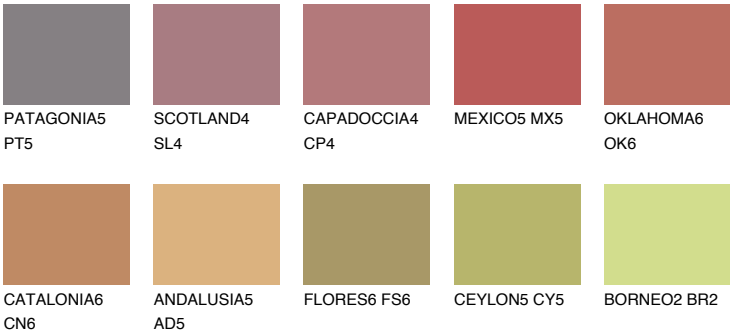

NUBIA4 NA4

☀ 25% **TSR 45%**

Matching colours

COLOURS

INTENSE

For more information on plasters and paints, go to www.ceresit.lv

*The presented colours refer to plasters and paints offered by Ceresit. Due to the use of digital techniques, the presented colours might not represent the original ones, thus they cannot be considered as a reliable colour presentation. We recommend checking the authentic colour samples.