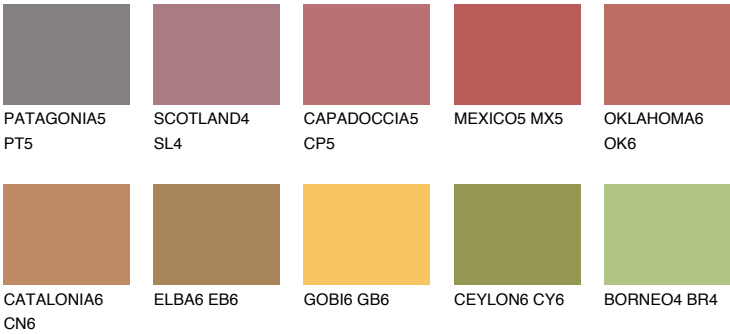

NUBIA5 NA5

☀ 22% **TSR 43%**

Matching colours

COLOURS

INTENSE

For more information on plasters and paints, go to
www.ceresit.lv

*The presented colours refer to plasters and paints offered by Ceresit. Due to the use of digital techniques, the presented colours might not represent the original ones, thus they cannot be considered as a reliable colour presentation. We recommend checking the authentic colour samples.