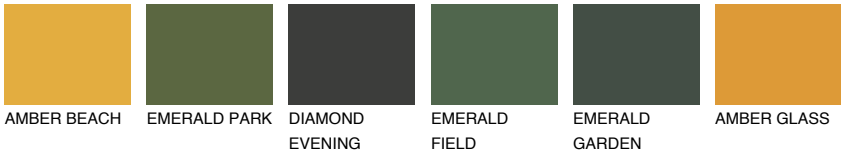

NUBIA5 NA5

☀ 22%   **TSR** 43%

Matching colours

COLOURS

INTENSE

For more information on plasters and paints, go to www.ceresit.lv

*The presented colours refer to plasters and paints offered by Ceresit. Due to the use of digital techniques, the presented colours might not represent the original ones, thus they cannot be considered as a reliable colour presentation. We recommend checking the authentic colour samples.