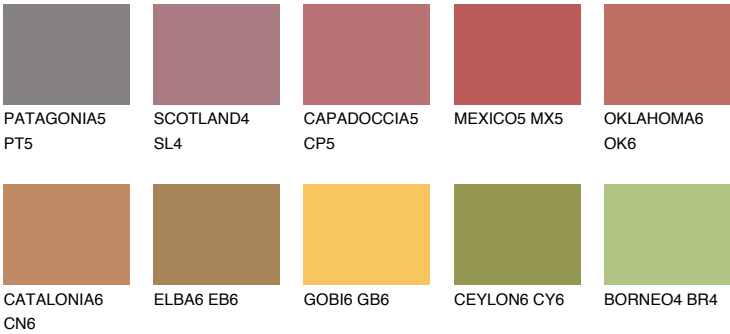

## NUBIA5 NA5

☀ 22%    **TSR** 43%

### Matching colours

#### COLOURS

#### INTENSE

For more information on plasters and paints, go to [www.ceresit.lv](http://www.ceresit.lv)

\*The presented colours refer to plasters and paints offered by Ceresit. Due to the use of digital techniques, the presented colours might not represent the original ones, thus they cannot be considered as a reliable colour presentation. We recommend checking the authentic colour samples.