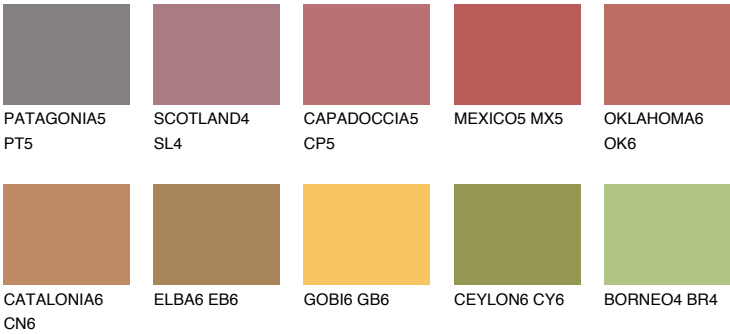

NUBIA5 NA5

☀ 22% **TSR** 43%

Matching colours

COLOURS

INTENSE

For more information on plasters and paints, go to www.ceresit.lv

*The presented colours refer to plasters and paints offered by Ceresit. Due to the use of digital techniques, the presented colours might not represent the original ones, thus they cannot be considered as a reliable colour presentation. We recommend checking the authentic colour samples.