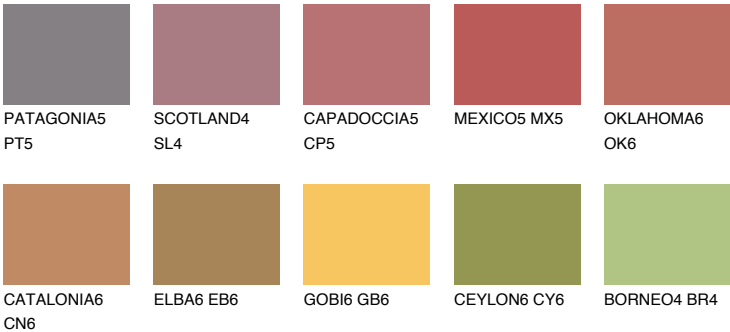

NUBIA5 NA5

22% **TSR** 43%

Matching colours

COLOURS

INTENSE

For more information on plasters and paints, go to www.ceresit.lv

*The presented colours refer to plasters and paints offered by Ceresit. Due to the use of digital techniques, the presented colours might not represent the original ones, thus they cannot be considered as a reliable colour presentation. We recommend checking the authentic colour samples.