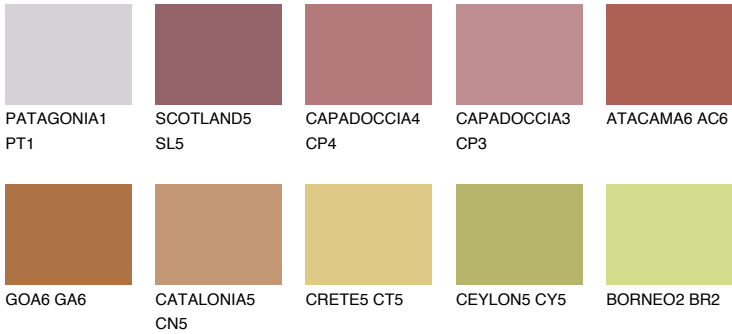

NUBIA6 NA6

18% **TSR** 42%

Matching colours

COLOURS

INTENSE

For more information on plasters and paints, go to www.ceresit.lv

*The presented colours refer to plasters and paints offered by Ceresit. Due to the use of digital techniques, the presented colours might not represent the original ones, thus they cannot be considered as a reliable colour presentation. We recommend checking the authentic colour samples.