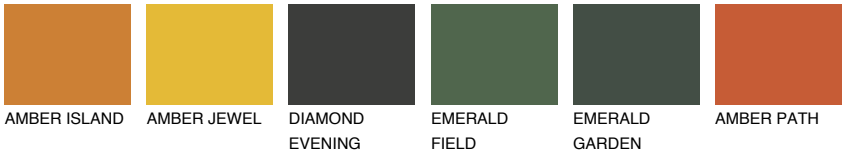

NUBIA6 NA6

18% **TSR** 42%

Matching colours

COLOURS

INTENSE

For more information on plasters and paints, go to www.ceresit.lv

*The presented colours refer to plasters and paints offered by Ceresit. Due to the use of digital techniques, the presented colours might not represent the original ones, thus they cannot be considered as a reliable colour presentation. We recommend checking the authentic colour samples.