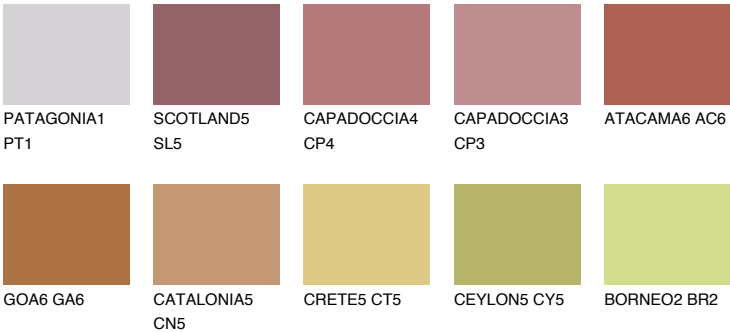

NUBIA6 NA6

18% **TSR** 42%

Matching colours

COLOURS

INTENSE

For more information on plasters and paints, go to www.ceresit.lv

*The presented colours refer to plasters and paints offered by Ceresit. Due to the use of digital techniques, the presented colours might not represent the original ones, thus they cannot be considered as a reliable colour presentation. We recommend checking the authentic colour samples.