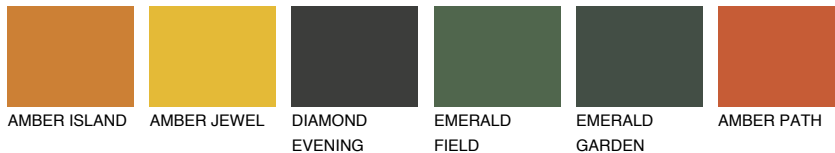

COLOUR DETAILS

NUBIA6 NA6

☀ 18% **TSR 42%**

Matching colours

COLOURS

INTENSE

For more information on plasters and paints, go to www.ceresit.lv

*The presented colours refer to plasters and paints offered by Ceresit. Due to the use of digital techniques, the presented colours might not represent the original ones, thus they cannot be considered as a reliable colour presentation. We recommend checking the authentic colour samples.