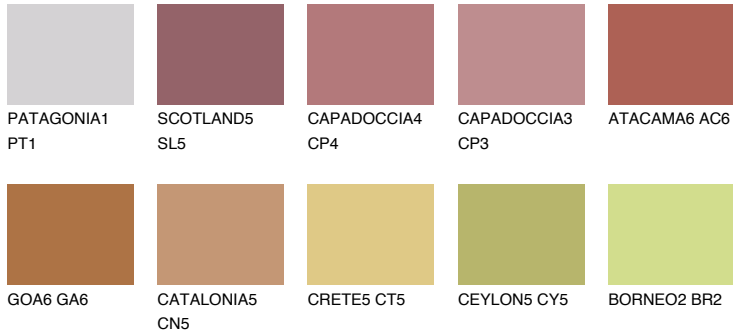

COLOUR DETAILS

NUBIA6 NA6

☀ 18% **TSR 42%**

Matching colours

COLOURS

INTENSE

For more information on plasters and paints, go to www.ceresit.lv

*The presented colours refer to plasters and paints offered by Ceresit. Due to the use of digital techniques, the presented colours might not represent the original ones, thus they cannot be considered as a reliable colour presentation. We recommend checking the authentic colour samples.