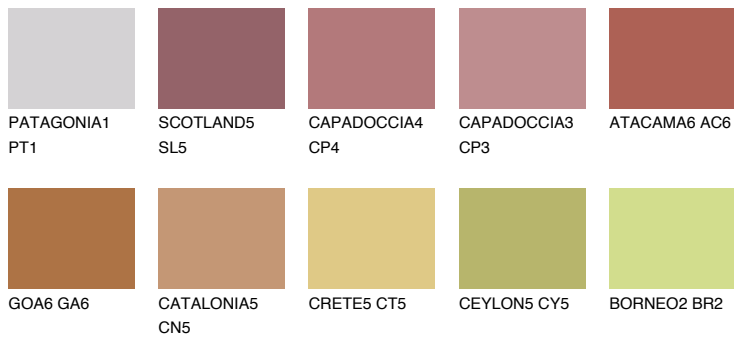

COLOUR DETAILS

NUBIA6 NA6

☀ 18% **TSR 42%**

Matching colours

COLOURS

INTENSE

For more information on plasters and paints, go to www.ceresit.lv

*The presented colours refer to plasters and paints offered by Ceresit. Due to the use of digital techniques, the presented colours might not represent the original ones, thus they cannot be considered as a reliable colour presentation. We recommend checking the authentic colour samples.