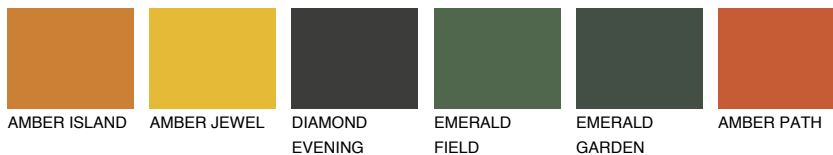

NUBIA6 NA6

18% **TSR** 42%

Matching colours

COLOURS

INTENSE

For more information on plasters and paints, go to
www.ceresit.lv

*The presented colours refer to plasters and paints offered by Ceresit. Due to the use of digital techniques, the presented colours might not represent the original ones, thus they cannot be considered as a reliable colour presentation. We recommend checking the authentic colour samples.