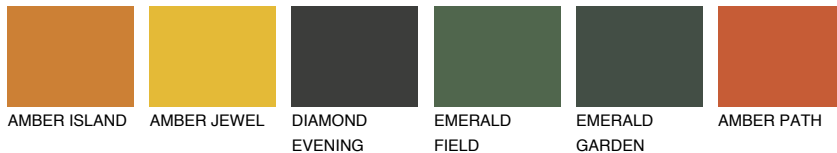

COLOUR DETAILS

NUBIA6 NA6

18% **TSR** 42%

Matching colours

COLOURS

INTENSE

For more information on plasters and paints, go to www.ceresit.lv

*The presented colours refer to plasters and paints offered by Ceresit. Due to the use of digital techniques, the presented colours might not represent the original ones, thus they cannot be considered as a reliable colour presentation. We recommend checking the authentic colour samples.