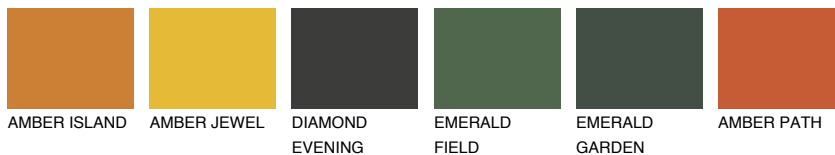

COLOUR DETAILS

NUBIA6 NA6

☀ 18% **TSR 42%**

Matching colours

COLOURS

INTENSE

For more information on plasters and paints, go to www.ceresit.lv

*The presented colours refer to plasters and paints offered by Ceresit. Due to the use of digital techniques, the presented colours might not represent the original ones, thus they cannot be considered as a reliable colour presentation. We recommend checking the authentic colour samples.