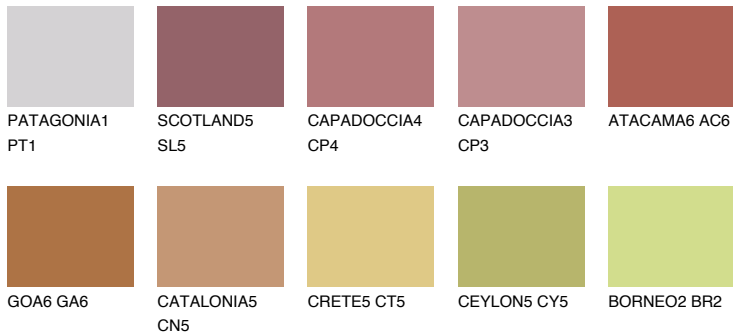

COLOUR DETAILS

NUBIA6 NA6

18% **TSR** 42%

Matching colours

COLOURS

INTENSE

For more information on plasters and paints, go to www.ceresit.lv

*The presented colours refer to plasters and paints offered by Ceresit. Due to the use of digital techniques, the presented colours might not represent the original ones, thus they cannot be considered as a reliable colour presentation. We recommend checking the authentic colour samples.