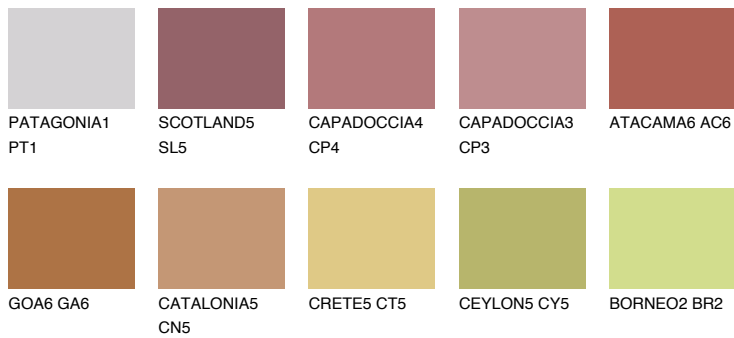

NUBIA6 NA6

18% **TSR** 42%

Matching colours

COLOURS

INTENSE

For more information on plasters and paints, go to
www.ceresit.lv

*The presented colours refer to plasters and paints offered by Ceresit. Due to the use of digital techniques, the presented colours might not represent the original ones, thus they cannot be considered as a reliable colour presentation. We recommend checking the authentic colour samples.