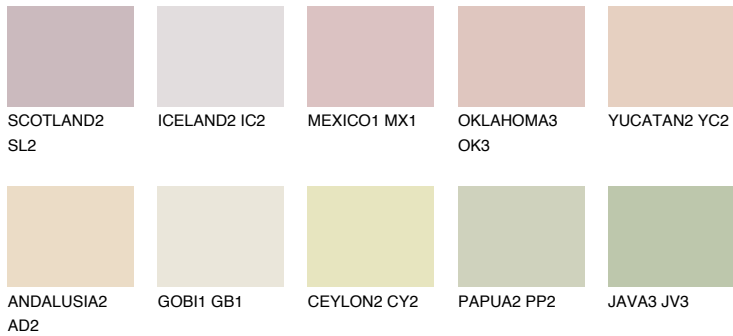

COLOUR DETAILS

CALABRIA1 CR1

64% TSR 63%

Matching colours

COLOURS

INTENSE

For more information on plasters and paints, go to www.ceresit.lv

*The presented colours refer to plasters and paints offered by Ceresit. Due to the use of digital techniques, the presented colours might not represent the original ones, thus they cannot be considered as a reliable colour presentation. We recommend checking the authentic colour samples.