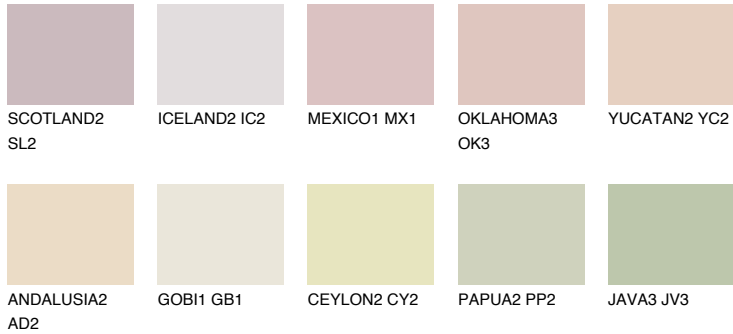

COLOUR DETAILS

CALABRIA1 CR1

64% TSR 63%

Matching colours

COLOURS

INTENSE

For more information on plasters and paints, go to www.ceresit.lv

*The presented colours refer to plasters and paints offered by Ceresit. Due to the use of digital techniques, the presented colours might not represent the original ones, thus they cannot be considered as a reliable colour presentation. We recommend checking the authentic colour samples.