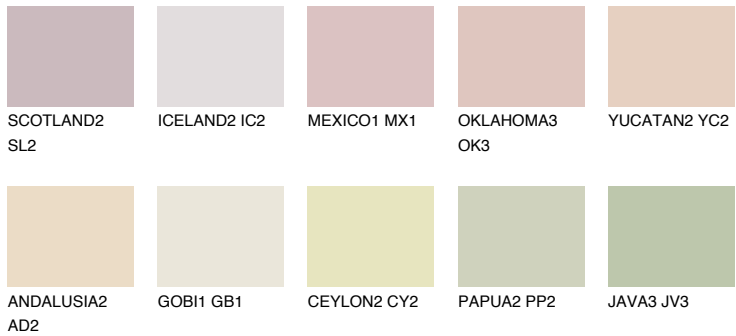

COLOUR DETAILS

CALABRIA1 CR1

64% TSR 63%

Matching colours

COLOURS

INTENSE

For more information on plasters and paints, go to www.ceresit.lv

*The presented colours refer to plasters and paints offered by Ceresit. Due to the use of digital techniques, the presented colours might not represent the original ones, thus they cannot be considered as a reliable colour presentation. We recommend checking the authentic colour samples.