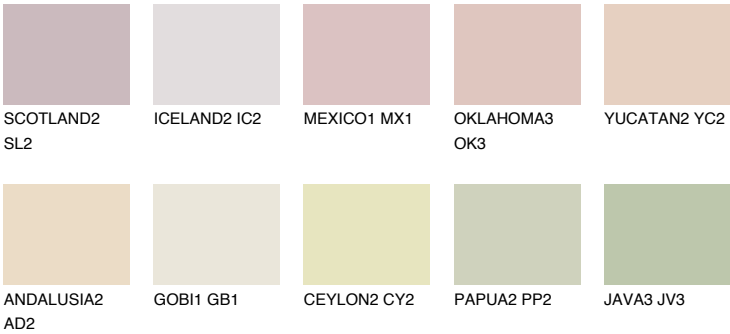

## CALABRIA1 CR1

64% TSR 63%

### Matching colours

#### COLOURS

#### INTENSE

For more information on plasters and paints, go to [www.ceresit.lv](http://www.ceresit.lv)

\*The presented colours refer to plasters and paints offered by Ceresit. Due to the use of digital techniques, the presented colours might not represent the original ones, thus they cannot be considered as a reliable colour presentation. We recommend checking the authentic colour samples.