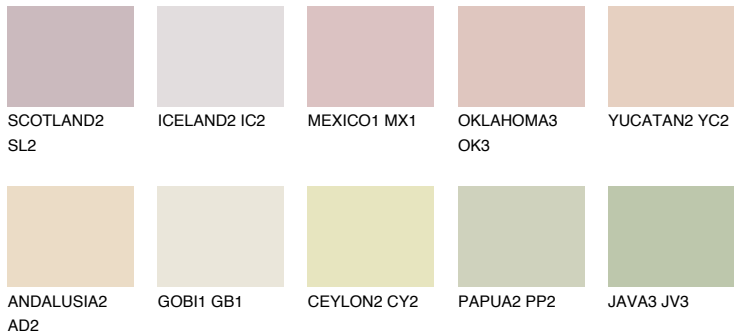

COLOUR DETAILS

CALABRIA1 CR1

64% TSR 63%

Matching colours

COLOURS

INTENSE

For more information on plasters and paints, go to www.ceresit.lv

*The presented colours refer to plasters and paints offered by Ceresit. Due to the use of digital techniques, the presented colours might not represent the original ones, thus they cannot be considered as a reliable colour presentation. We recommend checking the authentic colour samples.