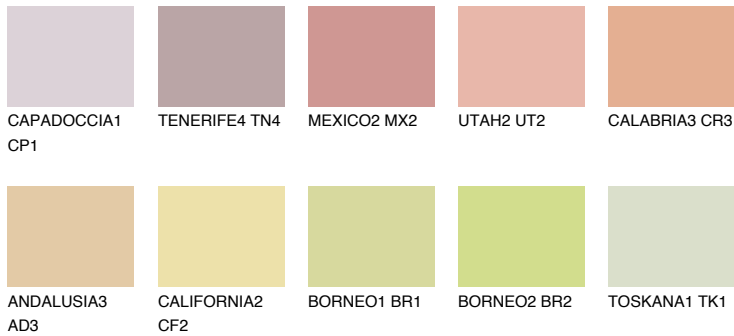

COLOUR DETAILS

CALABRIA2 CR2

59% TSR 66%

Matching colours

COLOURS

INTENSE

For more information on plasters and paints, go to www.ceresit.lv

*The presented colours refer to plasters and paints offered by Ceresit. Due to the use of digital techniques, the presented colours might not represent the original ones, thus they cannot be considered as a reliable colour presentation. We recommend checking the authentic colour samples.