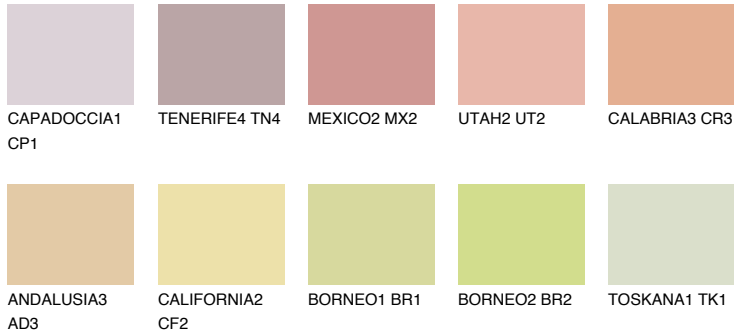

COLOUR DETAILS

CALABRIA2 CR2

59% TSR 66%

Matching colours

COLOURS

INTENSE

For more information on plasters and paints, go to www.ceresit.lv

*The presented colours refer to plasters and paints offered by Ceresit. Due to the use of digital techniques, the presented colours might not represent the original ones, thus they cannot be considered as a reliable colour presentation. We recommend checking the authentic colour samples.