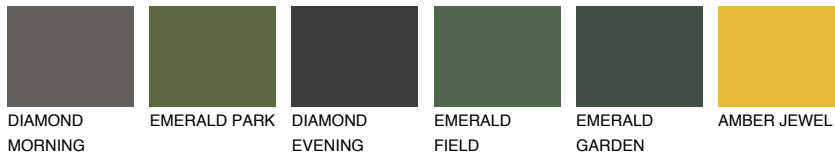

COLOUR DETAILS

CALABRIA2 CR2

59% TSR 66%

Matching colours

COLOURS

INTENSE

For more information on plasters and paints, go to www.ceresit.lv

*The presented colours refer to plasters and paints offered by Ceresit. Due to the use of digital techniques, the presented colours might not represent the original ones, thus they cannot be considered as a reliable colour presentation. We recommend checking the authentic colour samples.