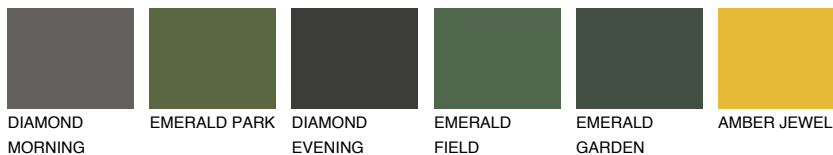

COLOUR DETAILS

CALABRIA2 CR2

59% TSR 66%

Matching colours

COLOURS

INTENSE

For more information on plasters and paints, go to www.ceresit.lv

*The presented colours refer to plasters and paints offered by Ceresit. Due to the use of digital techniques, the presented colours might not represent the original ones, thus they cannot be considered as a reliable colour presentation. We recommend checking the authentic colour samples.