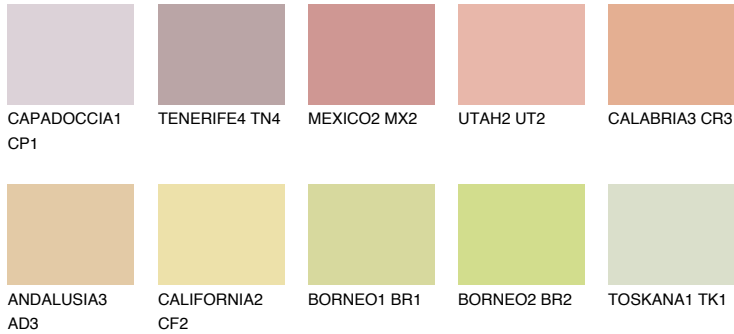

# COLOUR DETAILS

## CALABRIA2 CR2

59% TSR 66%

### Matching colours

#### COLOURS