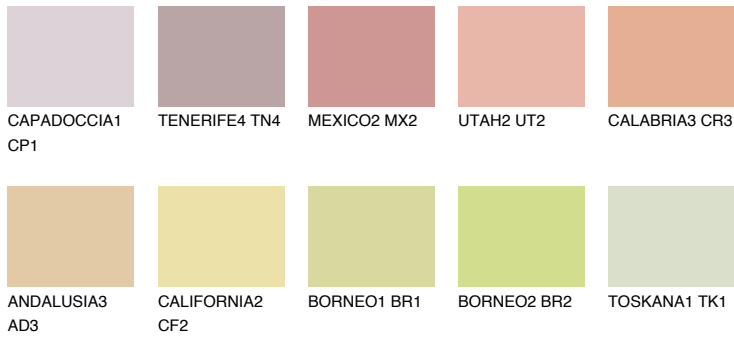

# COLOUR DETAILS

## CALABRIA2 CR2

59% TSR 66%

### Matching colours

#### COLOURS