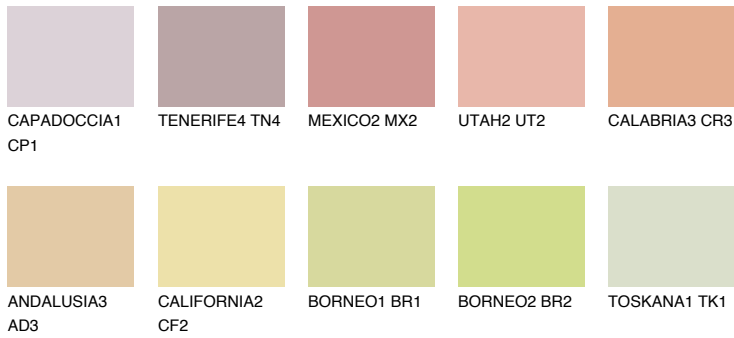

COLOUR DETAILS

CALABRIA2 CR2

59% TSR 66%

Matching colours

COLOURS

INTENSE

For more information on plasters and paints, go to www.ceresit.lv

*The presented colours refer to plasters and paints offered by Ceresit. Due to the use of digital techniques, the presented colours might not represent the original ones, thus they cannot be considered as a reliable colour presentation. We recommend checking the authentic colour samples.