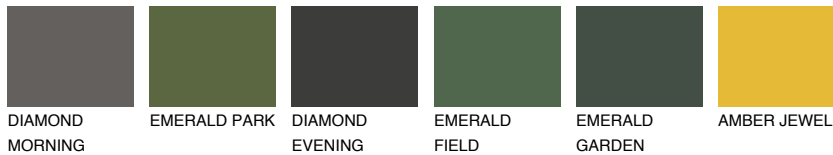

COLOUR DETAILS

CALABRIA2 CR2

59% TSR 66%

Matching colours

COLOURS

INTENSE

For more information on plasters and paints, go to www.ceresit.lv

*The presented colours refer to plasters and paints offered by Ceresit. Due to the use of digital techniques, the presented colours might not represent the original ones, thus they cannot be considered as a reliable colour presentation. We recommend checking the authentic colour samples.