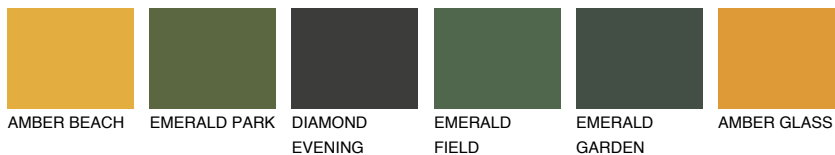

COLOUR DETAILS

CALABRIA3 CR3

49% TSR 60%

Matching colours

COLOURS

INTENSE

For more information on plasters and paints, go to www.ceresit.lv

*The presented colours refer to plasters and paints offered by Ceresit. Due to the use of digital techniques, the presented colours might not represent the original ones, thus they cannot be considered as a reliable colour presentation. We recommend checking the authentic colour samples.