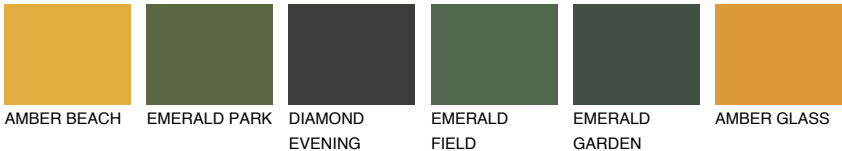

CALABRIA3 CR3

49% TSR 60%

Matching colours

COLOURS

INTENSE

For more information on plasters and paints, go to www.ceresit.lv

*The presented colours refer to plasters and paints offered by Ceresit. Due to the use of digital techniques, the presented colours might not represent the original ones, thus they cannot be considered as a reliable colour presentation. We recommend checking the authentic colour samples.