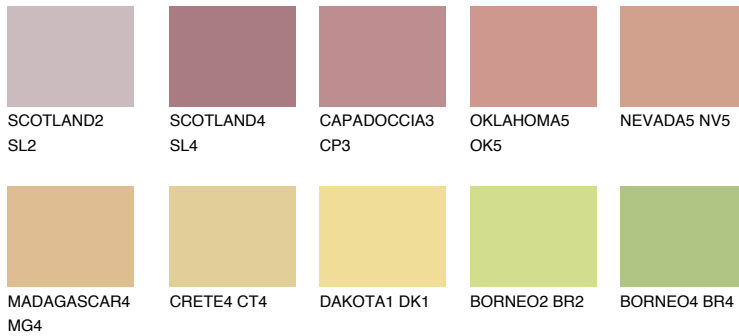

COLOUR DETAILS

CALABRIA3 CR3

49% TSR 60%

Matching colours

COLOURS

INTENSE

For more information on plasters and paints, go to www.ceresit.lv

*The presented colours refer to plasters and paints offered by Ceresit. Due to the use of digital techniques, the presented colours might not represent the original ones, thus they cannot be considered as a reliable colour presentation. We recommend checking the authentic colour samples.