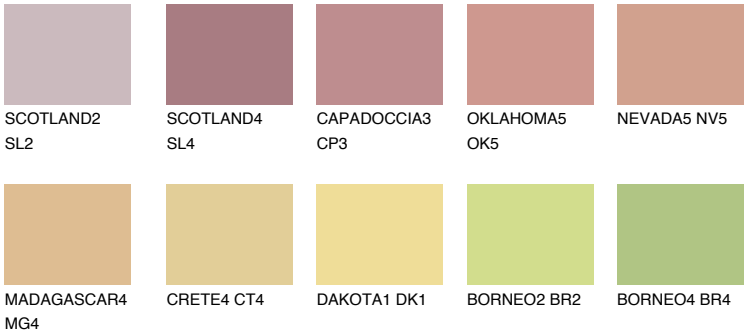

## CALABRIA3 CR3

49% TSR 60%

### Matching colours

#### COLOURS

#### INTENSE

For more information on plasters and paints, go to [www.ceresit.lv](http://www.ceresit.lv)

\*The presented colours refer to plasters and paints offered by Ceresit. Due to the use of digital techniques, the presented colours might not represent the original ones, thus they cannot be considered as a reliable colour presentation. We recommend checking the authentic colour samples.