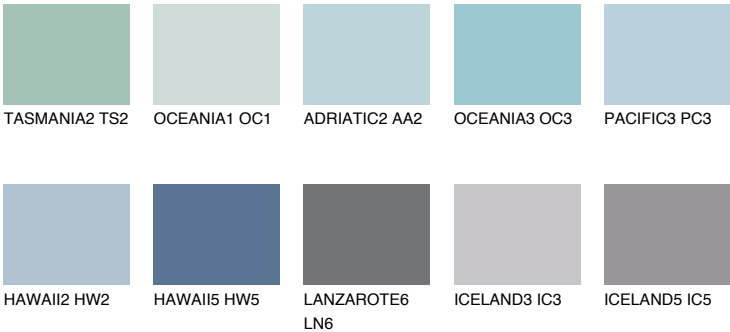

PACIFIC4 PC4

55% TSR 61%

Matching colours

COLOURS

INTENSE

For more information on plasters and paints, go to www.ceresit.lv

*The presented colours refer to plasters and paints offered by Ceresit. Due to the use of digital techniques, the presented colours might not represent the original ones, thus they cannot be considered as a reliable colour presentation. We recommend checking the authentic colour samples.