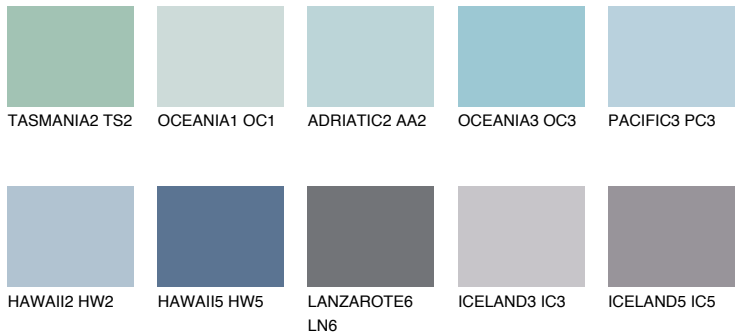

COLOUR DETAILS

PACIFIC4 PC4

55% TSR 61%

Matching colours

COLOURS

INTENSE

For more information on plasters and paints, go to www.ceresit.lv

*The presented colours refer to plasters and paints offered by Ceresit. Due to the use of digital techniques, the presented colours might not represent the original ones, thus they cannot be considered as a reliable colour presentation. We recommend checking the authentic colour samples.