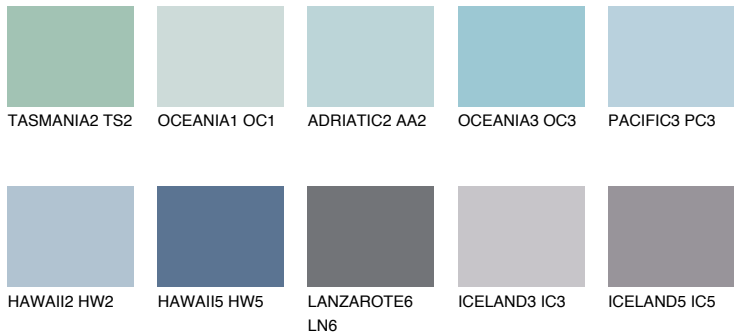

COLOUR DETAILS

PACIFIC4 PC4

55% TSR 61%

Matching colours

COLOURS

INTENSE

For more information on plasters and paints, go to www.ceresit.lv

*The presented colours refer to plasters and paints offered by Ceresit. Due to the use of digital techniques, the presented colours might not represent the original ones, thus they cannot be considered as a reliable colour presentation. We recommend checking the authentic colour samples.