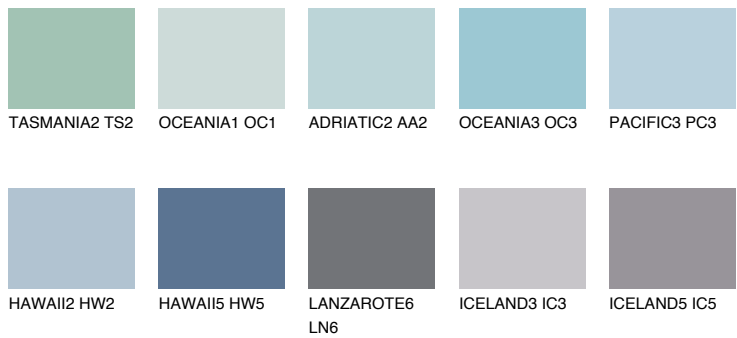

COLOUR DETAILS

PACIFIC4 PC4

55% TSR 61%

Matching colours

COLOURS

INTENSE

For more information on plasters and paints, go to www.ceresit.lv

*The presented colours refer to plasters and paints offered by Ceresit. Due to the use of digital techniques, the presented colours might not represent the original ones, thus they cannot be considered as a reliable colour presentation. We recommend checking the authentic colour samples.