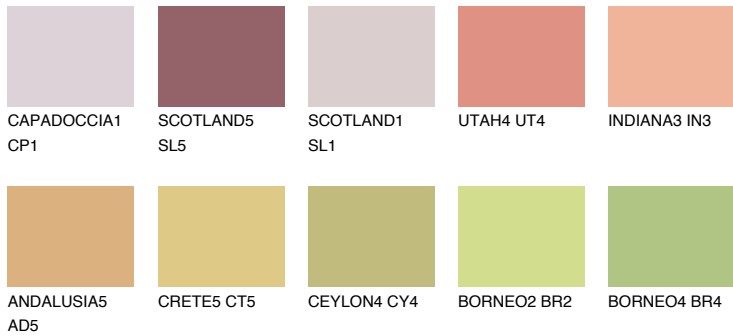

COLOUR DETAILS

CALABRIA4 CR4

44% TSR 58%

Matching colours

COLOURS

INTENSE

For more information on plasters and paints, go to www.ceresit.lv

*The presented colours refer to plasters and paints offered by Ceresit. Due to the use of digital techniques, the presented colours might not represent the original ones, thus they cannot be considered as a reliable colour presentation. We recommend checking the authentic colour samples.