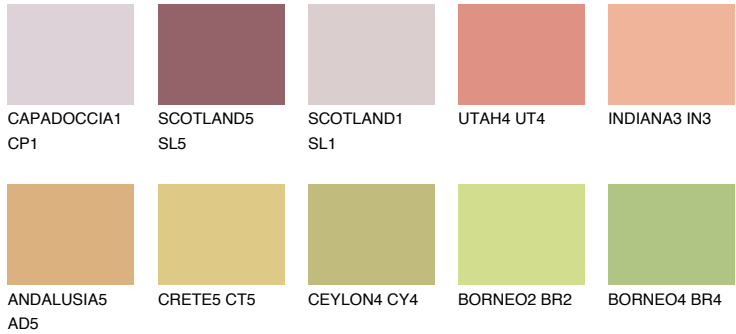

COLOUR DETAILS

CALABRIA4 CR4

44% TSR 58%

Matching colours

COLOURS

INTENSE

For more information on plasters and paints, go to www.ceresit.lv

*The presented colours refer to plasters and paints offered by Ceresit. Due to the use of digital techniques, the presented colours might not represent the original ones, thus they cannot be considered as a reliable colour presentation. We recommend checking the authentic colour samples.