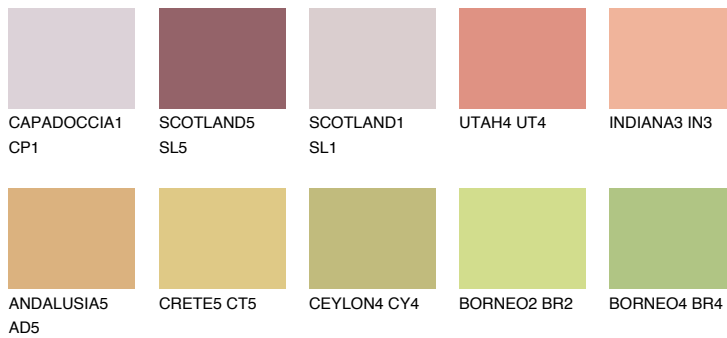

COLOUR DETAILS

CALABRIA4 CR4

44% TSR 58%

Matching colours

COLOURS

INTENSE

For more information on plasters and paints, go to www.ceresit.lv

*The presented colours refer to plasters and paints offered by Ceresit. Due to the use of digital techniques, the presented colours might not represent the original ones, thus they cannot be considered as a reliable colour presentation. We recommend checking the authentic colour samples.