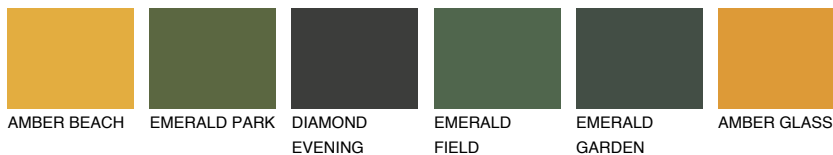

COLOUR DETAILS

CALABRIA4 CR4

44% TSR 58%

Matching colours

COLOURS

INTENSE

For more information on plasters and paints, go to www.ceresit.lv

*The presented colours refer to plasters and paints offered by Ceresit. Due to the use of digital techniques, the presented colours might not represent the original ones, thus they cannot be considered as a reliable colour presentation. We recommend checking the authentic colour samples.