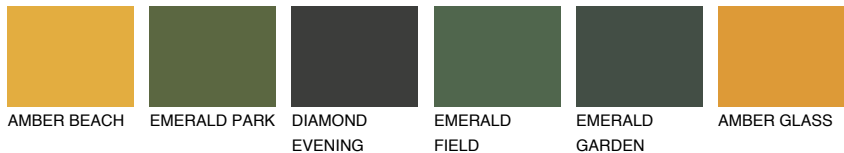

COLOUR DETAILS

CALABRIA4 CR4

44% TSR 58%

Matching colours

COLOURS

INTENSE

For more information on plasters and paints, go to www.ceresit.lv

*The presented colours refer to plasters and paints offered by Ceresit. Due to the use of digital techniques, the presented colours might not represent the original ones, thus they cannot be considered as a reliable colour presentation. We recommend checking the authentic colour samples.