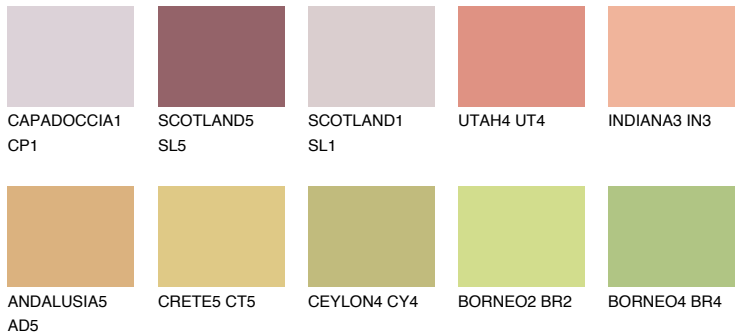

COLOUR DETAILS

CALABRIA4 CR4

44% TSR 58%

Matching colours

COLOURS

INTENSE

For more information on plasters and paints, go to www.ceresit.lv

*The presented colours refer to plasters and paints offered by Ceresit. Due to the use of digital techniques, the presented colours might not represent the original ones, thus they cannot be considered as a reliable colour presentation. We recommend checking the authentic colour samples.