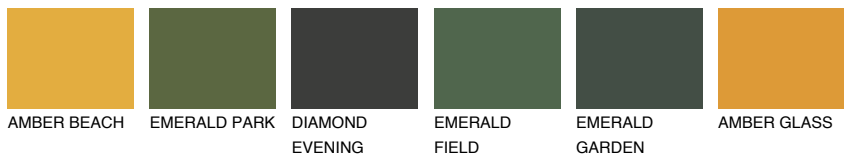

COLOUR DETAILS

CALABRIA4 CR4

44% TSR 58%

Matching colours

COLOURS

INTENSE

For more information on plasters and paints, go to www.ceresit.lv

*The presented colours refer to plasters and paints offered by Ceresit. Due to the use of digital techniques, the presented colours might not represent the original ones, thus they cannot be considered as a reliable colour presentation. We recommend checking the authentic colour samples.