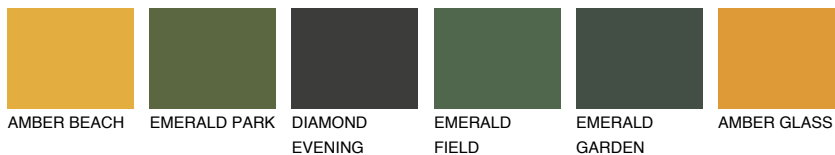

COLOUR DETAILS

CALABRIA5 CR5

38% TSR 51%

Matching colours

COLOURS

INTENSE

For more information on plasters and paints, go to www.ceresit.lv

*The presented colours refer to plasters and paints offered by Ceresit. Due to the use of digital techniques, the presented colours might not represent the original ones, thus they cannot be considered as a reliable colour presentation. We recommend checking the authentic colour samples.