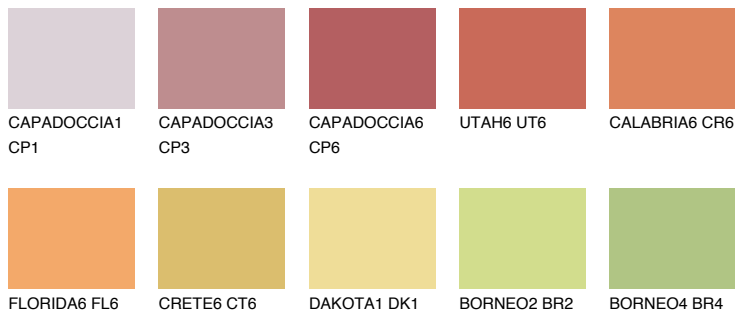

COLOUR DETAILS

CALABRIA5 CR5

38% TSR 51%

Matching colours

COLOURS

INTENSE

For more information on plasters and paints, go to www.ceresit.lv

*The presented colours refer to plasters and paints offered by Ceresit. Due to the use of digital techniques, the presented colours might not represent the original ones, thus they cannot be considered as a reliable colour presentation. We recommend checking the authentic colour samples.