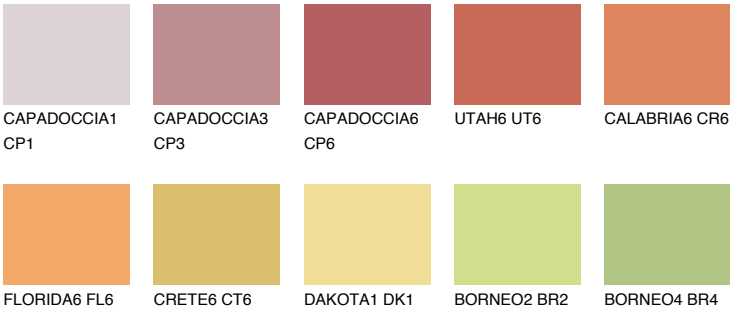

CALABRIA5 CR5

38% **TSR** 51%

Matching colours

COLOURS

INTENSE

For more information on plasters and paints, go to www.ceresit.lv

*The presented colours refer to plasters and paints offered by Ceresit. Due to the use of digital techniques, the presented colours might not represent the original ones, thus they cannot be considered as a reliable colour presentation. We recommend checking the authentic colour samples.