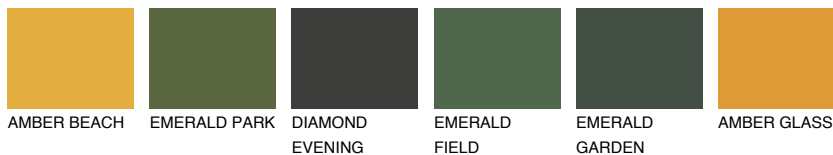

COLOUR DETAILS

CALABRIA5 CR5

38% TSR 51%

Matching colours

COLOURS

INTENSE

For more information on plasters and paints, go to www.ceresit.lv

*The presented colours refer to plasters and paints offered by Ceresit. Due to the use of digital techniques, the presented colours might not represent the original ones, thus they cannot be considered as a reliable colour presentation. We recommend checking the authentic colour samples.