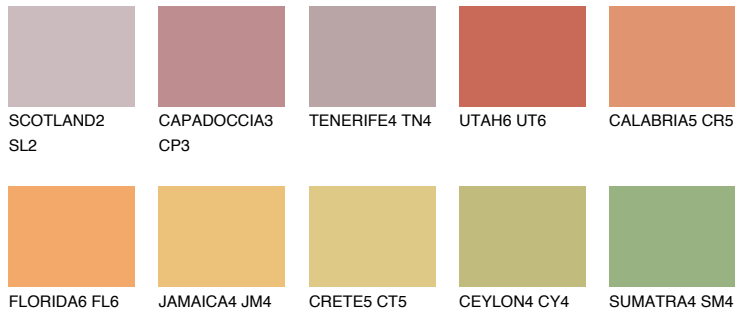

COLOUR DETAILS

CALABRIA6 CR6

33% TSR 50%

Matching colours

COLOURS

INTENSE

For more information on plasters and paints, go to www.ceresit.lv

*The presented colours refer to plasters and paints offered by Ceresit. Due to the use of digital techniques, the presented colours might not represent the original ones, thus they cannot be considered as a reliable colour presentation. We recommend checking the authentic colour samples.