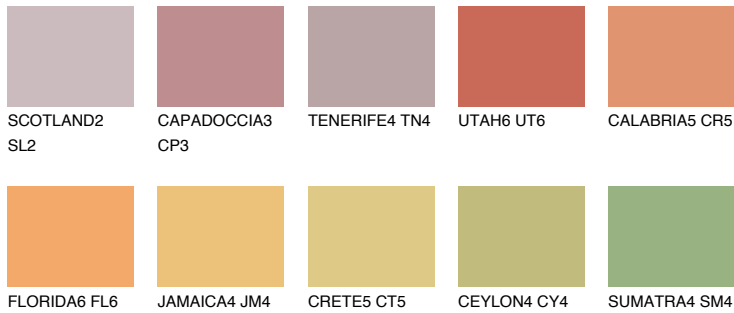

COLOUR DETAILS

CALABRIA6 CR6

33% TSR 50%

Matching colours

COLOURS

INTENSE

For more information on plasters and paints, go to www.ceresit.lv

*The presented colours refer to plasters and paints offered by Ceresit. Due to the use of digital techniques, the presented colours might not represent the original ones, thus they cannot be considered as a reliable colour presentation. We recommend checking the authentic colour samples.