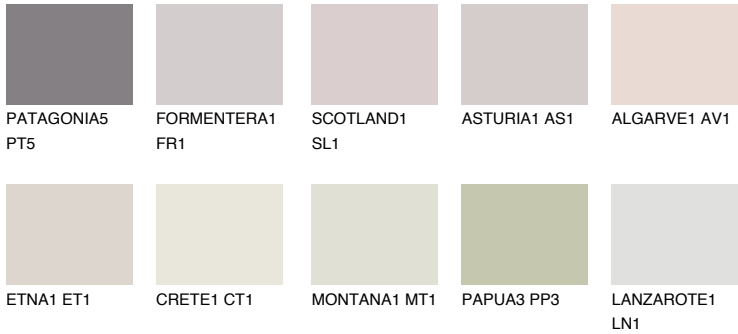

# COLOUR DETAILS

### Matching colours

#### COLOURS

#### INTENSE

For more information on plasters and paints, go to [www.ceresit.lv](http://www.ceresit.lv)

\*The presented colours refer to plasters and paints offered by Ceresit. Due to the use of digital techniques, the presented colours might not represent the original ones, thus they cannot be considered as a reliable colour presentation. We recommend checking the authentic colour samples.