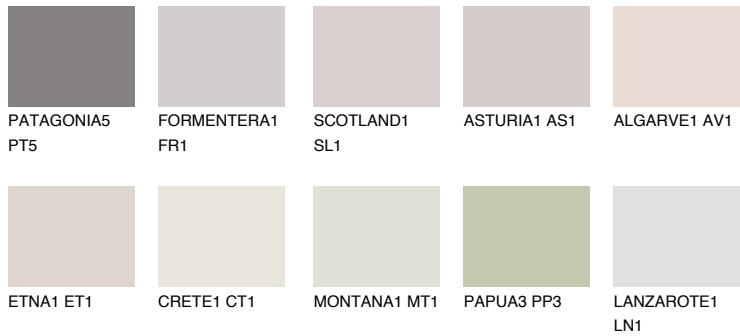

COLOUR DETAILS

UMBRIA1 UM1

69% **TSR** 71%

Matching colours

COLOURS

INTENSE

For more information on plasters and paints, go to www.ceresit.lv

*The presented colours refer to plasters and paints offered by Ceresit. Due to the use of digital techniques, the presented colours might not represent the original ones, thus they cannot be considered as a reliable colour presentation. We recommend checking the authentic colour samples.