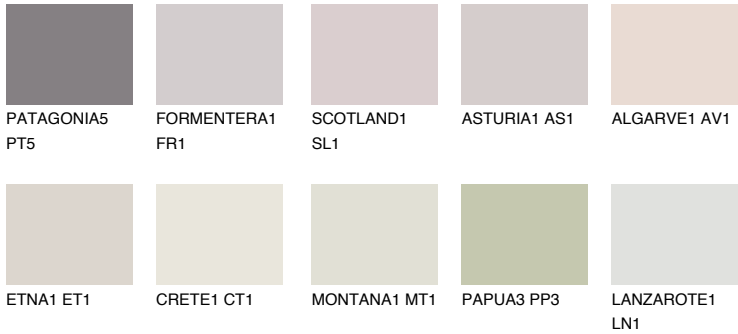

UMBRIA1 UM1

69% **TSR** 71%

Matching colours

COLOURS

INTENSE

For more information on plasters and paints, go to www.ceresit.lv

*The presented colours refer to plasters and paints offered by Ceresit. Due to the use of digital techniques, the presented colours might not represent the original ones, thus they cannot be considered as a reliable colour presentation. We recommend checking the authentic colour samples.