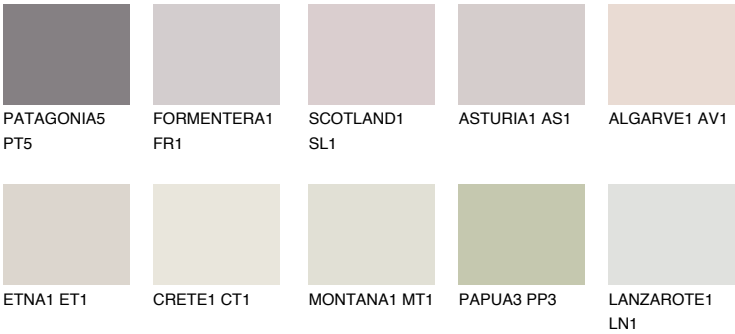

### Matching colours

#### COLOURS

#### INTENSE

For more information on plasters and paints, go to [www.ceresit.lv](http://www.ceresit.lv)

\*The presented colours refer to plasters and paints offered by Ceresit. Due to the use of digital techniques, the presented colours might not represent the original ones, thus they cannot be considered as a reliable colour presentation. We recommend checking the authentic colour samples.