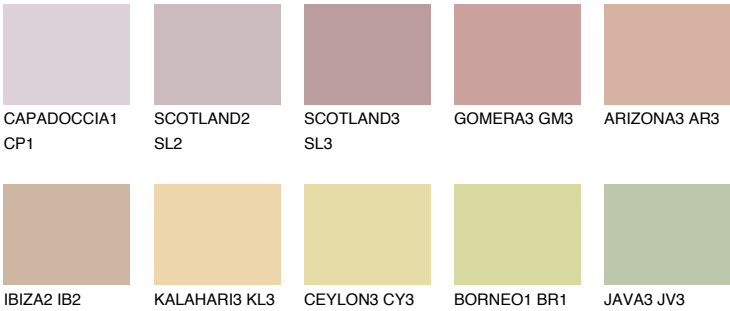

UMBRIA2 UM2

48% **TSR** 58%

Matching colours

COLOURS

INTENSE

For more information on plasters and paints, go to www.ceresit.lv

*The presented colours refer to plasters and paints offered by Ceresit. Due to the use of digital techniques, the presented colours might not represent the original ones, thus they cannot be considered as a reliable colour presentation. We recommend checking the authentic colour samples.