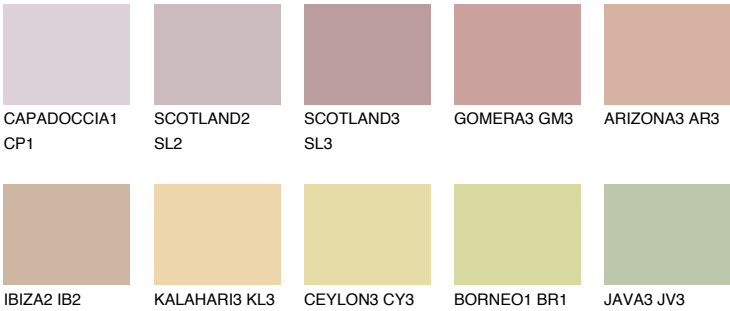

UMBRIA2 UM2

48% TSR 58%

Matching colours

COLOURS

INTENSE

For more information on plasters and paints, go to www.ceresit.lv

*The presented colours refer to plasters and paints offered by Ceresit. Due to the use of digital techniques, the presented colours might not represent the original ones, thus they cannot be considered as a reliable colour presentation. We recommend checking the authentic colour samples.