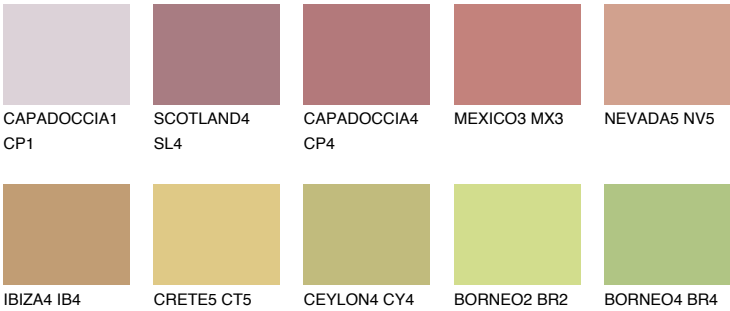

UMBRIA3 UM3

☀ 32%   **TSR** 42%

Matching colours

COLOURS

INTENSE

For more information on plasters and paints, go to
www.ceresit.lv

*The presented colours refer to plasters and paints offered by Ceresit. Due to the use of digital techniques, the presented colours might not represent the original ones, thus they cannot be considered as a reliable colour presentation. We recommend checking the authentic colour samples.