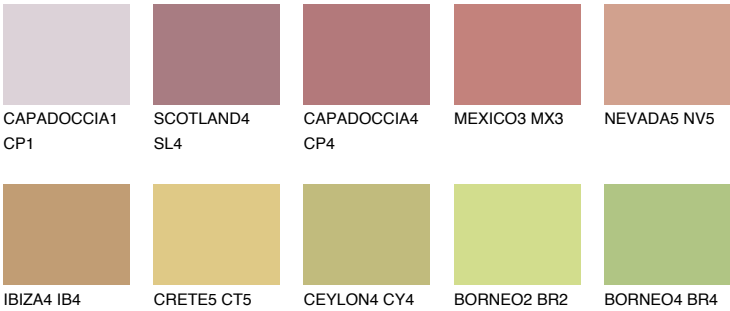

## UMBRIA3 UM3

☀ 32%    **TSR** 42%

### Matching colours

#### COLOURS

#### INTENSE

For more information on plasters and paints, go to  
[www.ceresit.lv](http://www.ceresit.lv)

\*The presented colours refer to plasters and paints offered by Ceresit. Due to the use of digital techniques, the presented colours might not represent the original ones, thus they cannot be considered as a reliable colour presentation. We recommend checking the authentic colour samples.