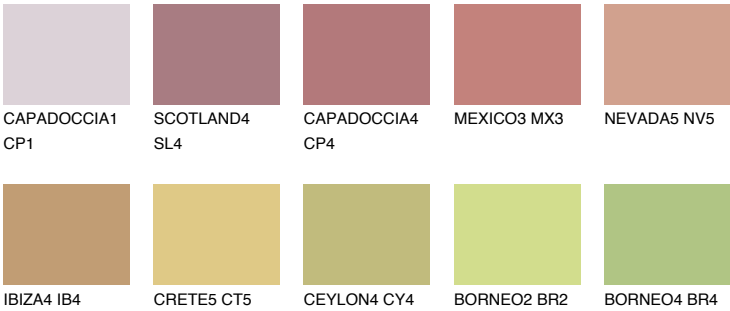

## UMBRIA3 UM3

32% **TSR** 42%

### Matching colours

#### COLOURS

#### INTENSE

For more information on plasters and paints, go to [www.ceresit.lv](http://www.ceresit.lv)

\*The presented colours refer to plasters and paints offered by Ceresit. Due to the use of digital techniques, the presented colours might not represent the original ones, thus they cannot be considered as a reliable colour presentation. We recommend checking the authentic colour samples.