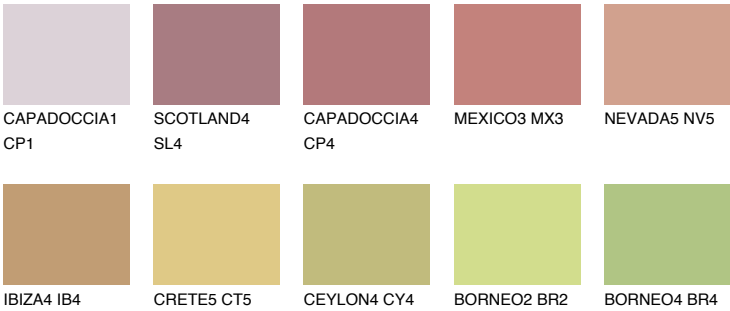

UMBRIA3 UM3

32% **TSR** 42%

Matching colours

COLOURS

INTENSE

For more information on plasters and paints, go to www.ceresit.lv

*The presented colours refer to plasters and paints offered by Ceresit. Due to the use of digital techniques, the presented colours might not represent the original ones, thus they cannot be considered as a reliable colour presentation. We recommend checking the authentic colour samples.