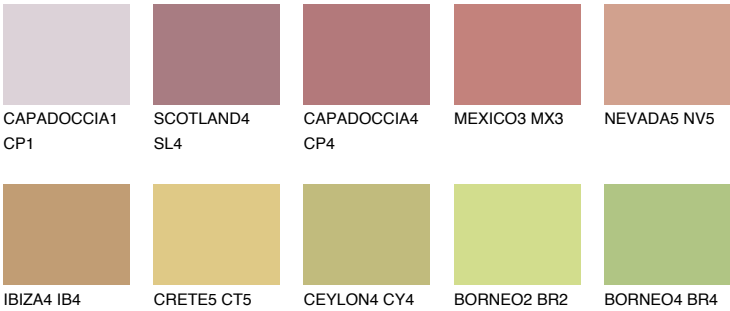

UMBRIA3 UM3

☀ 32% **TSR** 42%

Matching colours

COLOURS

INTENSE

For more information on plasters and paints, go to
www.ceresit.lv

*The presented colours refer to plasters and paints offered by Ceresit. Due to the use of digital techniques, the presented colours might not represent the original ones, thus they cannot be considered as a reliable colour presentation. We recommend checking the authentic colour samples.