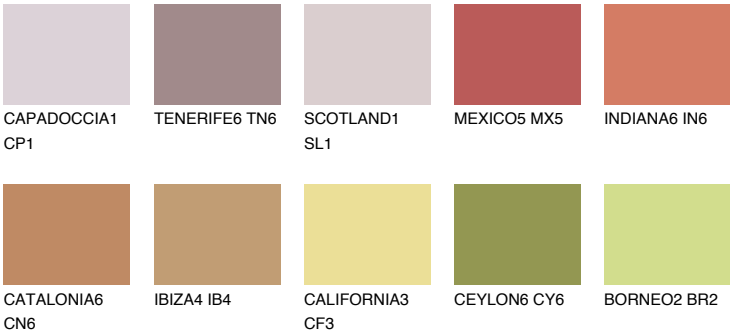

## UMBRIA4 UM4

☀ 22%    **TSR 42%**

### Matching colours

#### COLOURS

#### INTENSE

For more information on plasters and paints, go to [www.ceresit.lv](http://www.ceresit.lv)

\*The presented colours refer to plasters and paints offered by Ceresit. Due to the use of digital techniques, the presented colours might not represent the original ones, thus they cannot be considered as a reliable colour presentation. We recommend checking the authentic colour samples.