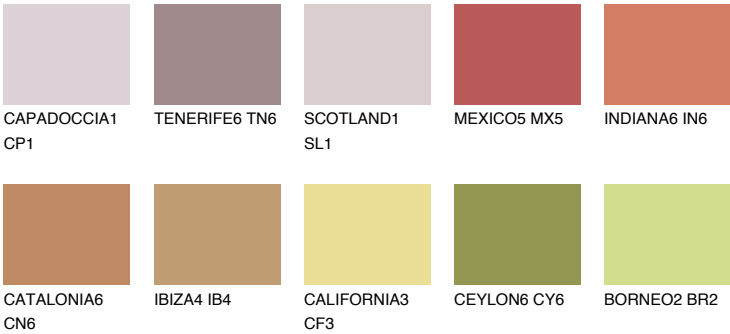

UMBRIA4 UM4

☀ 22% **TSR 42%**

Matching colours

COLOURS

INTENSE

For more information on plasters and paints, go to
www.ceresit.lv

*The presented colours refer to plasters and paints offered by Ceresit. Due to the use of digital techniques, the presented colours might not represent the original ones, thus they cannot be considered as a reliable colour presentation. We recommend checking the authentic colour samples.