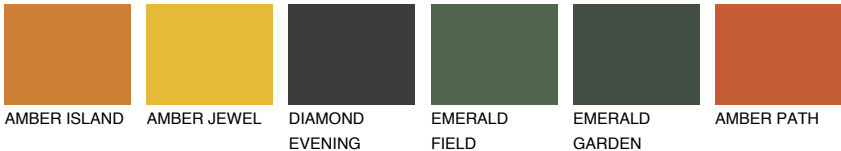

UMBRIA4 UM4

22% **TSR** 42%

Matching colours

COLOURS

INTENSE

For more information on plasters and paints, go to www.ceresit.lv

*The presented colours refer to plasters and paints offered by Ceresit. Due to the use of digital techniques, the presented colours might not represent the original ones, thus they cannot be considered as a reliable colour presentation. We recommend checking the authentic colour samples.