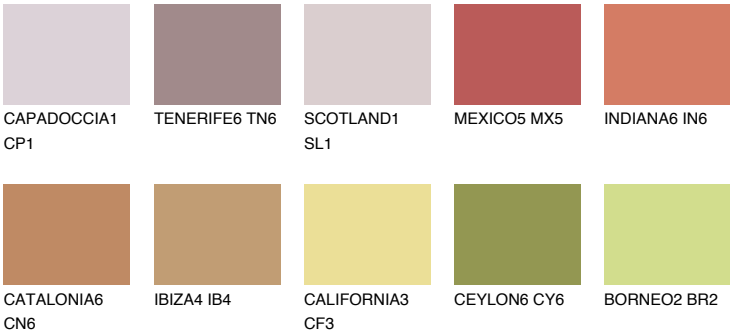

UMBRIA4 UM4

22% **TSR** 42%

Matching colours

COLOURS

INTENSE

For more information on plasters and paints, go to www.ceresit.lv

*The presented colours refer to plasters and paints offered by Ceresit. Due to the use of digital techniques, the presented colours might not represent the original ones, thus they cannot be considered as a reliable colour presentation. We recommend checking the authentic colour samples.