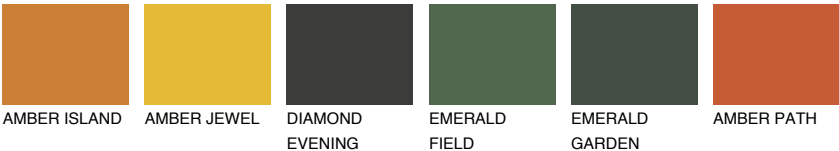

UMBRIA5 UM5

☀ 13% **TSR 25%**

Matching colours

COLOURS

INTENSE

For more information on plasters and paints, go to www.ceresit.lv

*The presented colours refer to plasters and paints offered by Ceresit. Due to the use of digital techniques, the presented colours might not represent the original ones, thus they cannot be considered as a reliable colour presentation. We recommend checking the authentic colour samples.