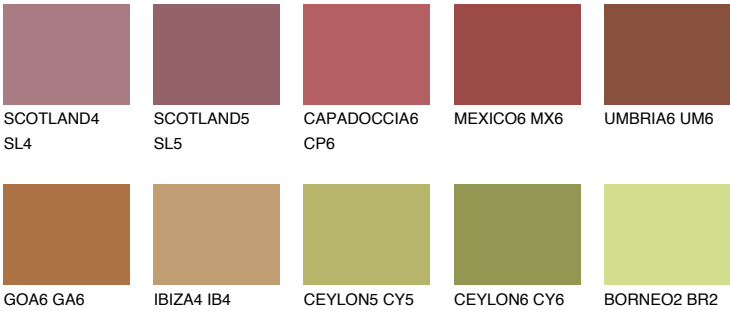

UMBRIA5 UM5

☀ 13% **TSR 25%**

Matching colours

COLOURS

INTENSE

For more information on plasters and paints, go to www.ceresit.lv

*The presented colours refer to plasters and paints offered by Ceresit. Due to the use of digital techniques, the presented colours might not represent the original ones, thus they cannot be considered as a reliable colour presentation. We recommend checking the authentic colour samples.