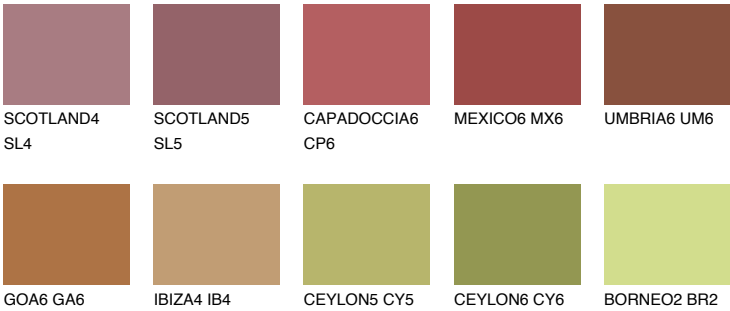

### Matching colours

#### COLOURS

#### INTENSE

For more information on plasters and paints, go to [www.ceresit.lv](http://www.ceresit.lv)

\*The presented colours refer to plasters and paints offered by Ceresit. Due to the use of digital techniques, the presented colours might not represent the original ones, thus they cannot be considered as a reliable colour presentation. We recommend checking the authentic colour samples.