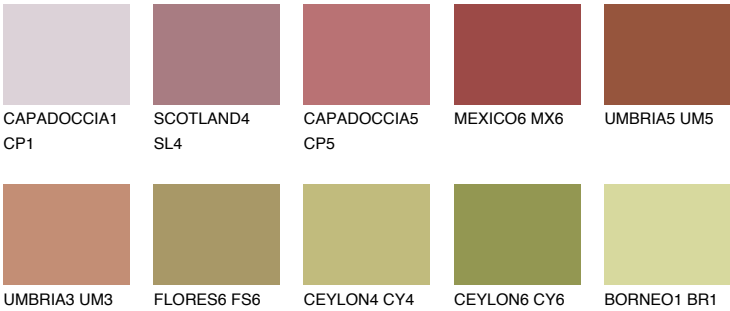

UMBRIA6 UM6

☀ 11% **TSR 16%**

Matching colours

COLOURS

INTENSE

For more information on plasters and paints, go to www.ceresit.lv

*The presented colours refer to plasters and paints offered by Ceresit. Due to the use of digital techniques, the presented colours might not represent the original ones, thus they cannot be considered as a reliable colour presentation. We recommend checking the authentic colour samples.