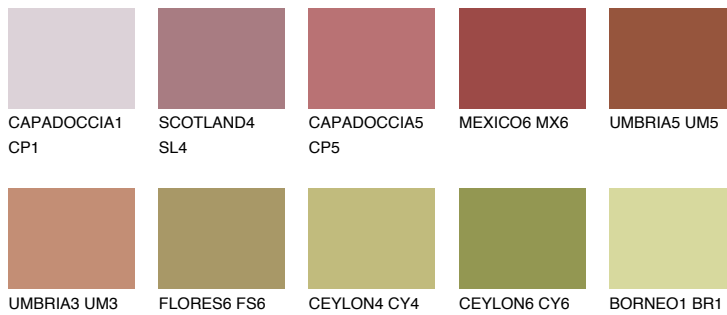

UMBRIA6 UM6

☀ 11% **TSR 16%**

Matching colours

COLOURS

INTENSE

For more information on plasters and paints, go to
www.ceresit.lv

*The presented colours refer to plasters and paints offered by Ceresit. Due to the use of digital techniques, the presented colours might not represent the original ones, thus they cannot be considered as a reliable colour presentation. We recommend checking the authentic colour samples.