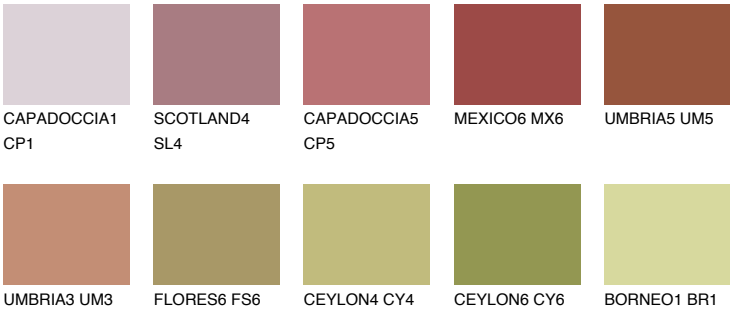

### Matching colours

#### COLOURS

#### INTENSE

For more information on plasters and paints, go to [www.ceresit.lv](http://www.ceresit.lv)

\*The presented colours refer to plasters and paints offered by Ceresit. Due to the use of digital techniques, the presented colours might not represent the original ones, thus they cannot be considered as a reliable colour presentation. We recommend checking the authentic colour samples.