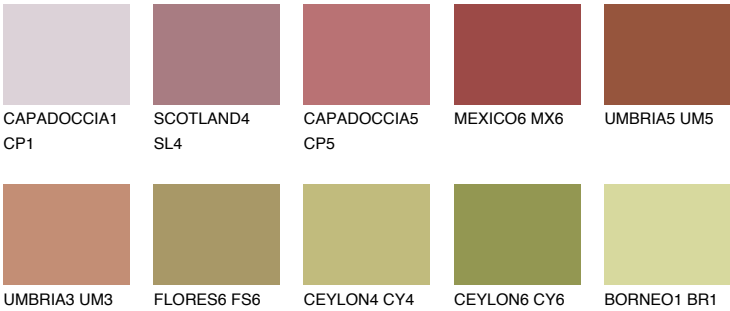

UMBRIA6 UM6

☀ 11% **TSR 16%**

Matching colours

COLOURS

INTENSE

For more information on plasters and paints, go to
www.ceresit.lv

*The presented colours refer to plasters and paints offered by Ceresit. Due to the use of digital techniques, the presented colours might not represent the original ones, thus they cannot be considered as a reliable colour presentation. We recommend checking the authentic colour samples.