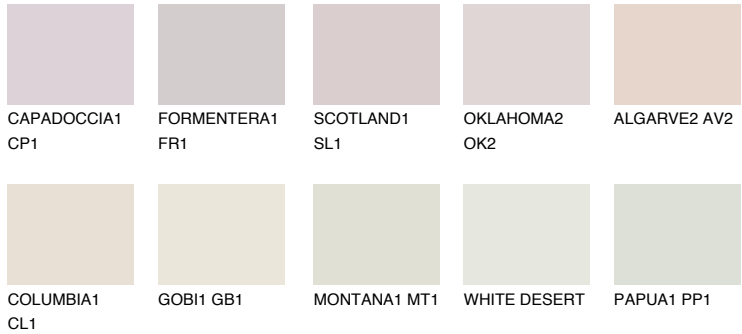

COLOUR DETAILS

ALGARVE1 AV1

73% TSR 66%

Matching colours

COLOURS

INTENSE

For more information on plasters and paints, go to www.ceresit.lv

*The presented colours refer to plasters and paints offered by Ceresit. Due to the use of digital techniques, the presented colours might not represent the original ones, thus they cannot be considered as a reliable colour presentation. We recommend checking the authentic colour samples.