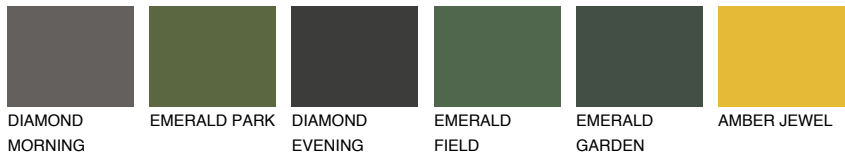

COLOUR DETAILS

ALGARVE1 AV1

73% TSR 66%

Matching colours

COLOURS

INTENSE

For more information on plasters and paints, go to www.ceresit.lv

*The presented colours refer to plasters and paints offered by Ceresit. Due to the use of digital techniques, the presented colours might not represent the original ones, thus they cannot be considered as a reliable colour presentation. We recommend checking the authentic colour samples.