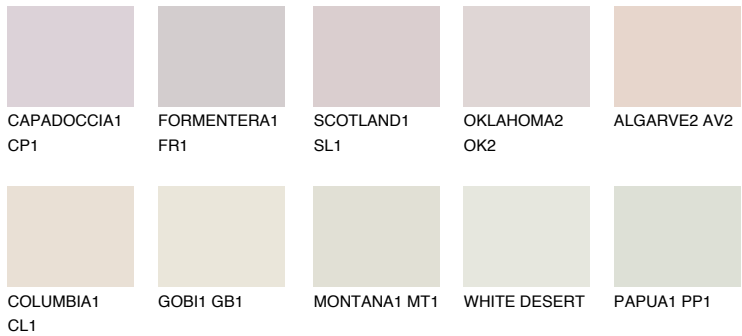

COLOUR DETAILS

ALGARVE1 AV1

73% TSR 66%

Matching colours

COLOURS

INTENSE

For more information on plasters and paints, go to www.ceresit.lv

*The presented colours refer to plasters and paints offered by Ceresit. Due to the use of digital techniques, the presented colours might not represent the original ones, thus they cannot be considered as a reliable colour presentation. We recommend checking the authentic colour samples.