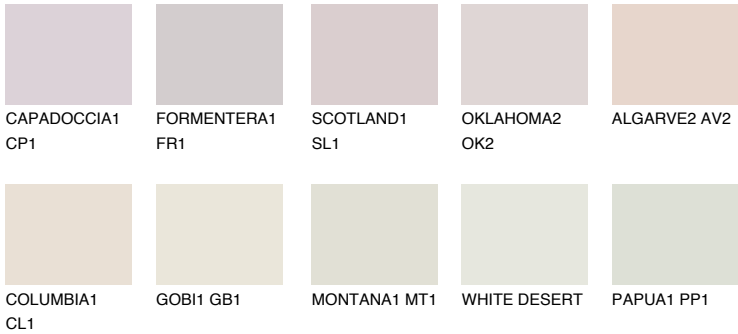

ALGARVE1 AV1

73% **TSR** 66%

Matching colours

COLOURS

INTENSE

For more information on plasters and paints, go to www.ceresit.lv

*The presented colours refer to plasters and paints offered by Ceresit. Due to the use of digital techniques, the presented colours might not represent the original ones, thus they cannot be considered as a reliable colour presentation. We recommend checking the authentic colour samples.