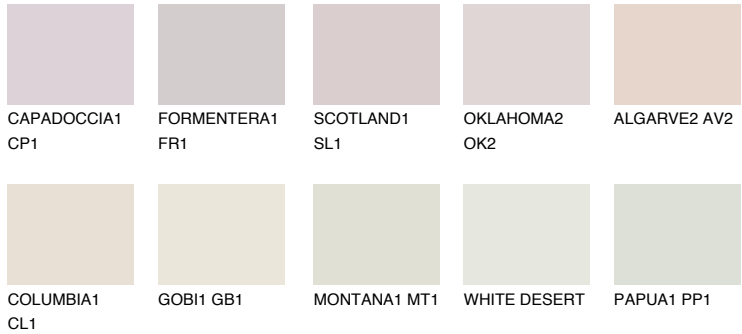

# COLOUR DETAILS

## ALGARVE1 AV1

73% TSR 66%

### Matching colours

#### COLOURS