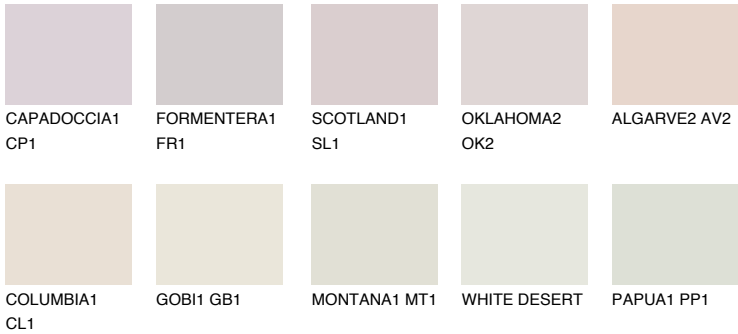

ALGARVE1 AV1

73% TSR 66%

Matching colours

COLOURS

INTENSE

For more information on plasters and paints, go to www.ceresit.lv

*The presented colours refer to plasters and paints offered by Ceresit. Due to the use of digital techniques, the presented colours might not represent the original ones, thus they cannot be considered as a reliable colour presentation. We recommend checking the authentic colour samples.