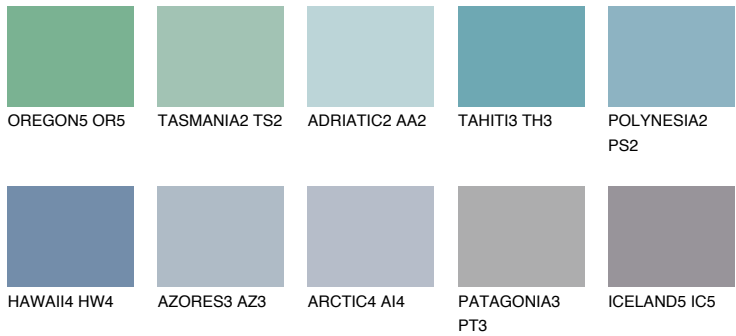

COLOUR DETAILS

PACIFIC5 PC5

44% TSR 54%

Matching colours

COLOURS

INTENSE

For more information on plasters and paints, go to www.ceresit.lv

*The presented colours refer to plasters and paints offered by Ceresit. Due to the use of digital techniques, the presented colours might not represent the original ones, thus they cannot be considered as a reliable colour presentation. We recommend checking the authentic colour samples.