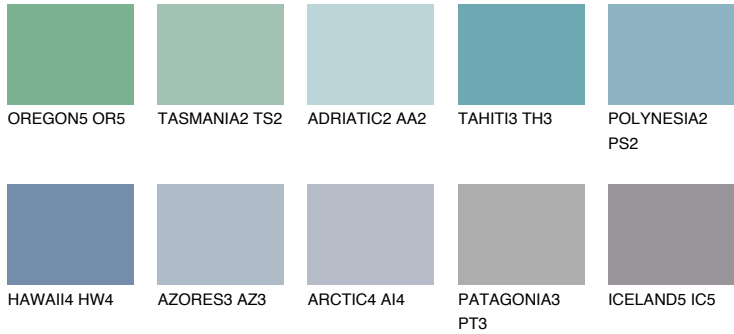

COLOUR DETAILS

PACIFIC5 PC5

44% TSR 54%

Matching colours

COLOURS

INTENSE

For more information on plasters and paints, go to www.ceresit.lv

*The presented colours refer to plasters and paints offered by Ceresit. Due to the use of digital techniques, the presented colours might not represent the original ones, thus they cannot be considered as a reliable colour presentation. We recommend checking the authentic colour samples.