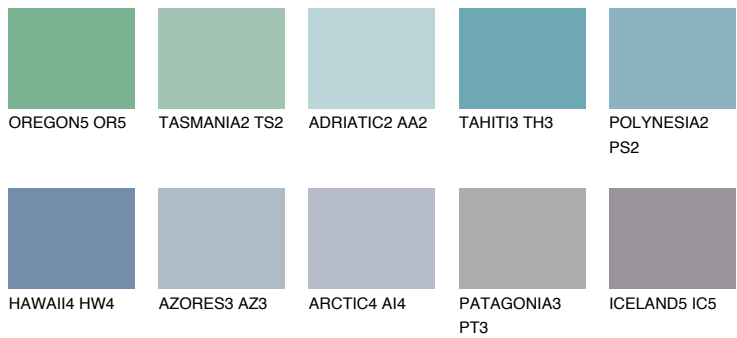

COLOUR DETAILS

PACIFIC5 PC5

44% TSR 54%

Matching colours

COLOURS

INTENSE

For more information on plasters and paints, go to www.ceresit.lv

*The presented colours refer to plasters and paints offered by Ceresit. Due to the use of digital techniques, the presented colours might not represent the original ones, thus they cannot be considered as a reliable colour presentation. We recommend checking the authentic colour samples.