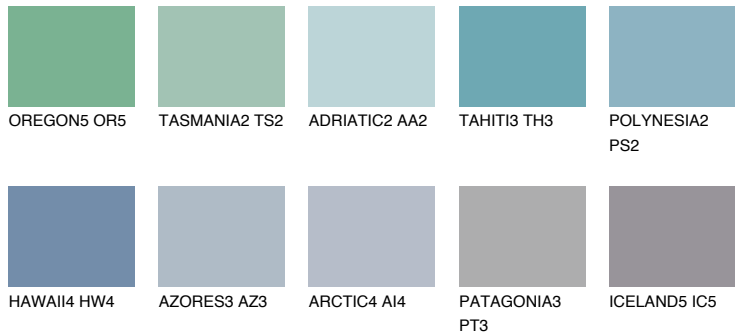

COLOUR DETAILS

PACIFIC5 PC5

44% TSR 54%

Matching colours

COLOURS

INTENSE

For more information on plasters and paints, go to www.ceresit.lv

*The presented colours refer to plasters and paints offered by Ceresit. Due to the use of digital techniques, the presented colours might not represent the original ones, thus they cannot be considered as a reliable colour presentation. We recommend checking the authentic colour samples.