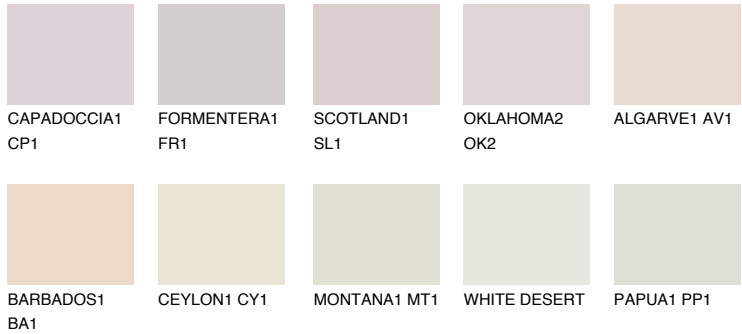

COLOUR DETAILS

ALGARVE2 AV2

70% TSR 69%

Matching colours

COLOURS

INTENSE

For more information on plasters and paints, go to www.ceresit.lv

*The presented colours refer to plasters and paints offered by Ceresit. Due to the use of digital techniques, the presented colours might not represent the original ones, thus they cannot be considered as a reliable colour presentation. We recommend checking the authentic colour samples.