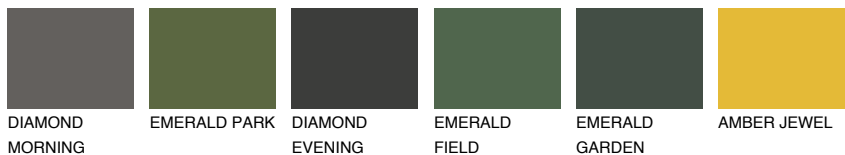

COLOUR DETAILS

ALGARVE2 AV2

70% **TSR** 69%

Matching colours

COLOURS

INTENSE

For more information on plasters and paints, go to www.ceresit.lv

*The presented colours refer to plasters and paints offered by Ceresit. Due to the use of digital techniques, the presented colours might not represent the original ones, thus they cannot be considered as a reliable colour presentation. We recommend checking the authentic colour samples.