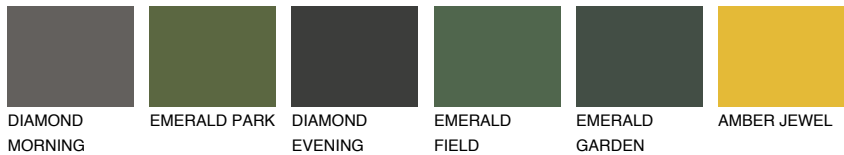

COLOUR DETAILS

ALGARVE2 AV2

70% TSR 69%

Matching colours

COLOURS

INTENSE

For more information on plasters and paints, go to www.ceresit.lv

*The presented colours refer to plasters and paints offered by Ceresit. Due to the use of digital techniques, the presented colours might not represent the original ones, thus they cannot be considered as a reliable colour presentation. We recommend checking the authentic colour samples.