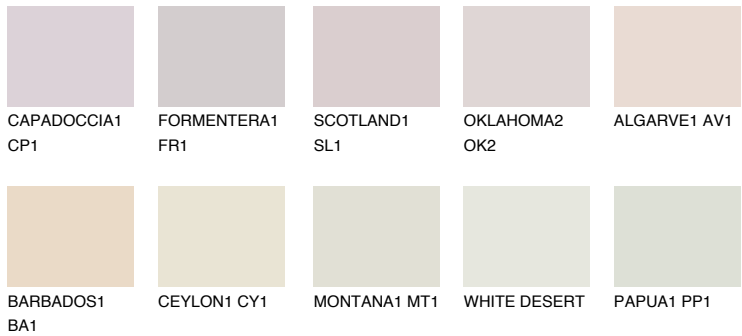

COLOUR DETAILS

ALGARVE2 AV2

70% **TSR** 69%

Matching colours

COLOURS

INTENSE

For more information on plasters and paints, go to www.ceresit.lv

*The presented colours refer to plasters and paints offered by Ceresit. Due to the use of digital techniques, the presented colours might not represent the original ones, thus they cannot be considered as a reliable colour presentation. We recommend checking the authentic colour samples.