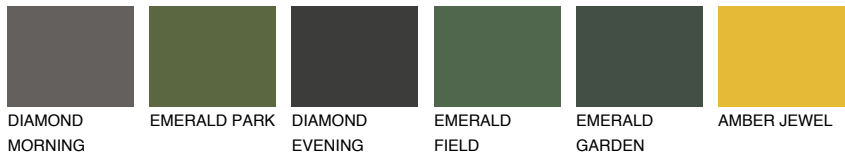

COLOUR DETAILS

ALGARVE2 AV2

70% TSR 69%

Matching colours

COLOURS

INTENSE

For more information on plasters and paints, go to www.ceresit.lv

*The presented colours refer to plasters and paints offered by Ceresit. Due to the use of digital techniques, the presented colours might not represent the original ones, thus they cannot be considered as a reliable colour presentation. We recommend checking the authentic colour samples.