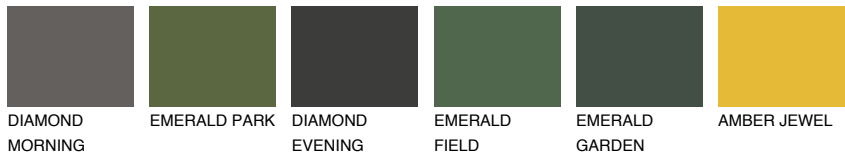

COLOUR DETAILS

ALGARVE2 AV2

70% TSR 69%

Matching colours

COLOURS

INTENSE

For more information on plasters and paints, go to www.ceresit.lv

*The presented colours refer to plasters and paints offered by Ceresit. Due to the use of digital techniques, the presented colours might not represent the original ones, thus they cannot be considered as a reliable colour presentation. We recommend checking the authentic colour samples.