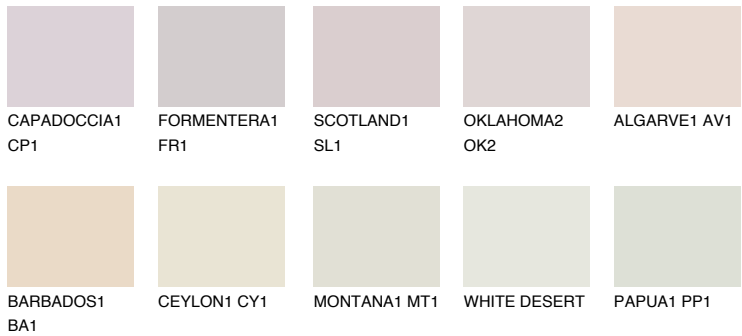

COLOUR DETAILS

ALGARVE2 AV2

70% TSR 69%

Matching colours

COLOURS

INTENSE

For more information on plasters and paints, go to www.ceresit.lv

*The presented colours refer to plasters and paints offered by Ceresit. Due to the use of digital techniques, the presented colours might not represent the original ones, thus they cannot be considered as a reliable colour presentation. We recommend checking the authentic colour samples.