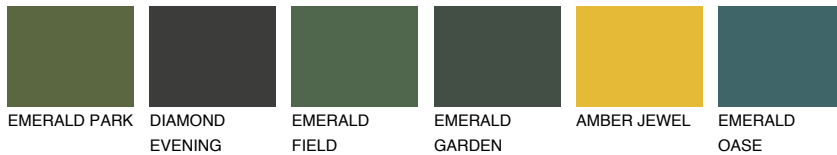

COLOUR DETAILS

ALGARVE3 AV3

64% TSR 60%

Matching colours

COLOURS

INTENSE

For more information on plasters and paints, go to www.ceresit.lv

*The presented colours refer to plasters and paints offered by Ceresit. Due to the use of digital techniques, the presented colours might not represent the original ones, thus they cannot be considered as a reliable colour presentation. We recommend checking the authentic colour samples.