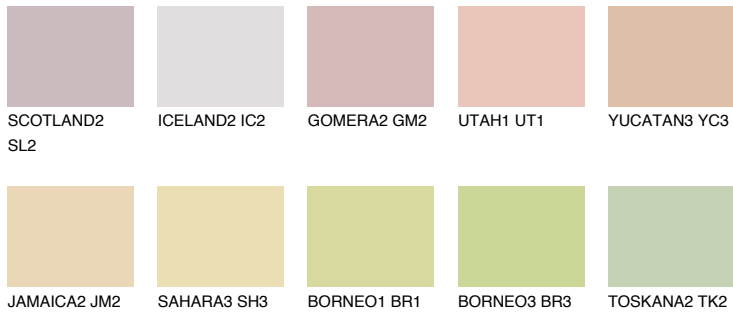

COLOUR DETAILS

ALGARVE3 AV3

64% TSR 60%

Matching colours

COLOURS

INTENSE

For more information on plasters and paints, go to www.ceresit.lv

*The presented colours refer to plasters and paints offered by Ceresit. Due to the use of digital techniques, the presented colours might not represent the original ones, thus they cannot be considered as a reliable colour presentation. We recommend checking the authentic colour samples.