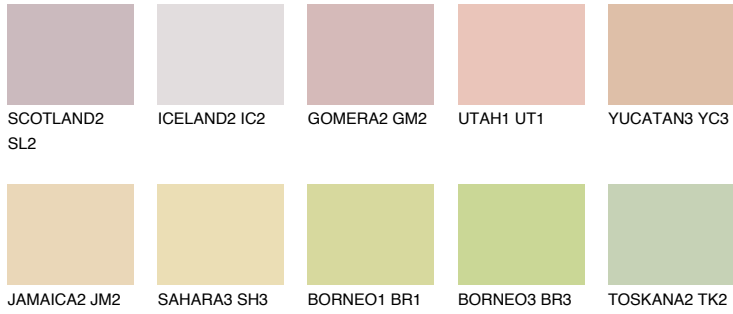

COLOUR DETAILS

ALGARVE3 AV3

64% TSR 60%

Matching colours

COLOURS

INTENSE

For more information on plasters and paints, go to www.ceresit.lv

*The presented colours refer to plasters and paints offered by Ceresit. Due to the use of digital techniques, the presented colours might not represent the original ones, thus they cannot be considered as a reliable colour presentation. We recommend checking the authentic colour samples.