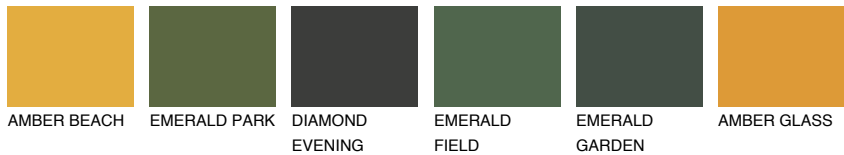

COLOUR DETAILS

ALGARVE4 AV4

56% **TSR** 59%

Matching colours

COLOURS

INTENSE

For more information on plasters and paints, go to www.ceresit.lv

*The presented colours refer to plasters and paints offered by Ceresit. Due to the use of digital techniques, the presented colours might not represent the original ones, thus they cannot be considered as a reliable colour presentation. We recommend checking the authentic colour samples.