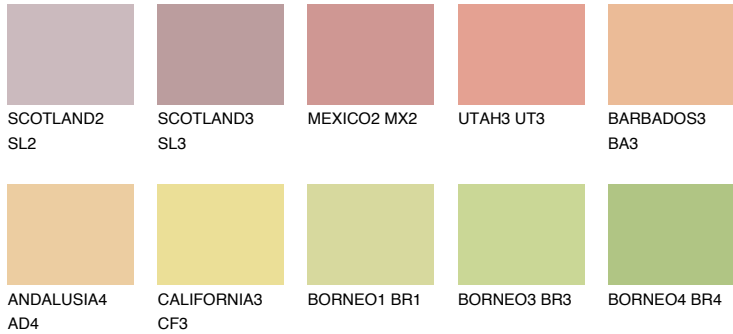

COLOUR DETAILS

ALGARVE4 AV4

56% **TSR** 59%

Matching colours

COLOURS

INTENSE

For more information on plasters and paints, go to www.ceresit.lv

*The presented colours refer to plasters and paints offered by Ceresit. Due to the use of digital techniques, the presented colours might not represent the original ones, thus they cannot be considered as a reliable colour presentation. We recommend checking the authentic colour samples.