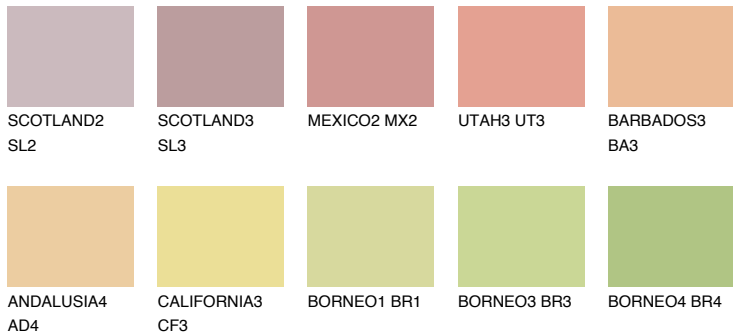

COLOUR DETAILS

ALGARVE4 AV4

56% **TSR** 59%

Matching colours

COLOURS

INTENSE

For more information on plasters and paints, go to www.ceresit.lv

*The presented colours refer to plasters and paints offered by Ceresit. Due to the use of digital techniques, the presented colours might not represent the original ones, thus they cannot be considered as a reliable colour presentation. We recommend checking the authentic colour samples.