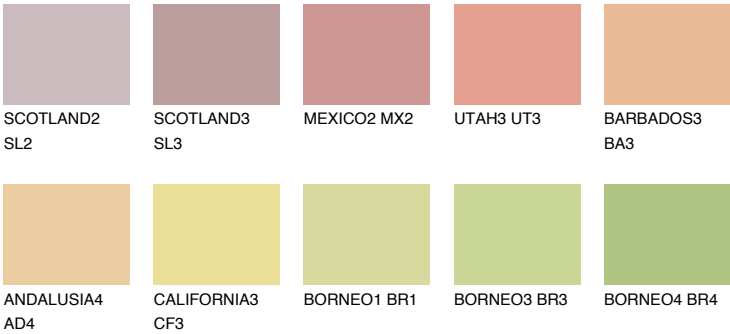

ALGARVE4 AV4

56% **TSR** 59%

Matching colours

COLOURS

INTENSE

For more information on plasters and paints, go to www.ceresit.lv

*The presented colours refer to plasters and paints offered by Ceresit. Due to the use of digital techniques, the presented colours might not represent the original ones, thus they cannot be considered as a reliable colour presentation. We recommend checking the authentic colour samples.