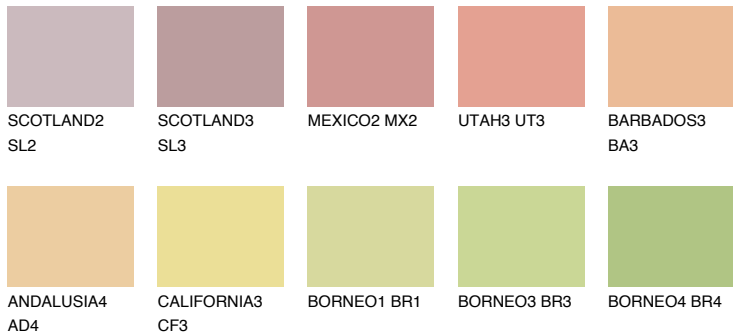

COLOUR DETAILS

ALGARVE4 AV4

56% TSR 59%

Matching colours

COLOURS

INTENSE

For more information on plasters and paints, go to www.ceresit.lv

*The presented colours refer to plasters and paints offered by Ceresit. Due to the use of digital techniques, the presented colours might not represent the original ones, thus they cannot be considered as a reliable colour presentation. We recommend checking the authentic colour samples.