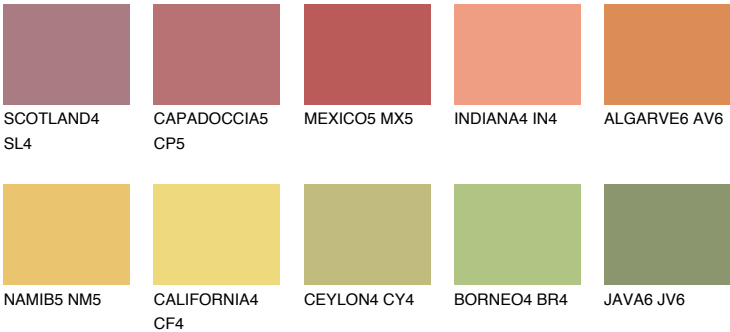

## ALGARVE5 AV5

46% **TSR** 54%

### Matching colours

#### COLOURS

#### INTENSE

For more information on plasters and paints, go to [www.ceresit.lv](http://www.ceresit.lv)

\*The presented colours refer to plasters and paints offered by Ceresit. Due to the use of digital techniques, the presented colours might not represent the original ones, thus they cannot be considered as a reliable colour presentation. We recommend checking the authentic colour samples.