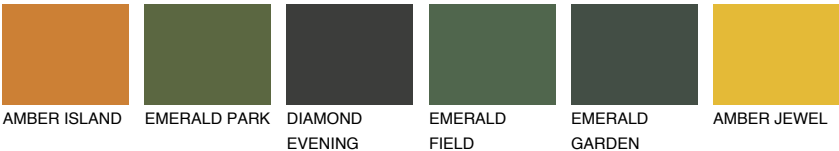

ALGARVE5 AV5

46% **TSR** 54%

Matching colours

COLOURS

INTENSE

For more information on plasters and paints, go to www.ceresit.lv

*The presented colours refer to plasters and paints offered by Ceresit. Due to the use of digital techniques, the presented colours might not represent the original ones, thus they cannot be considered as a reliable colour presentation. We recommend checking the authentic colour samples.