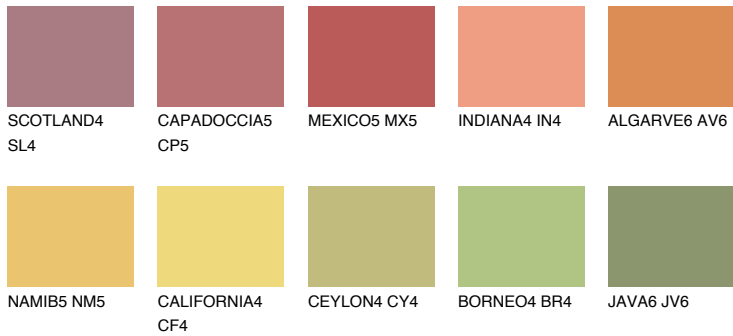

COLOUR DETAILS

ALGARVE5 AV5

46% TSR 54%

Matching colours

COLOURS

INTENSE

For more information on plasters and paints, go to www.ceresit.lv

*The presented colours refer to plasters and paints offered by Ceresit. Due to the use of digital techniques, the presented colours might not represent the original ones, thus they cannot be considered as a reliable colour presentation. We recommend checking the authentic colour samples.