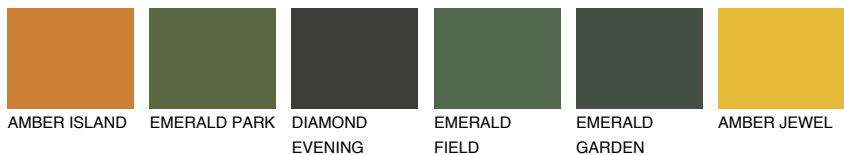

COLOUR DETAILS

ALGARVE5 AV5

46% TSR 54%

Matching colours

COLOURS

INTENSE

For more information on plasters and paints, go to www.ceresit.lv

*The presented colours refer to plasters and paints offered by Ceresit. Due to the use of digital techniques, the presented colours might not represent the original ones, thus they cannot be considered as a reliable colour presentation. We recommend checking the authentic colour samples.