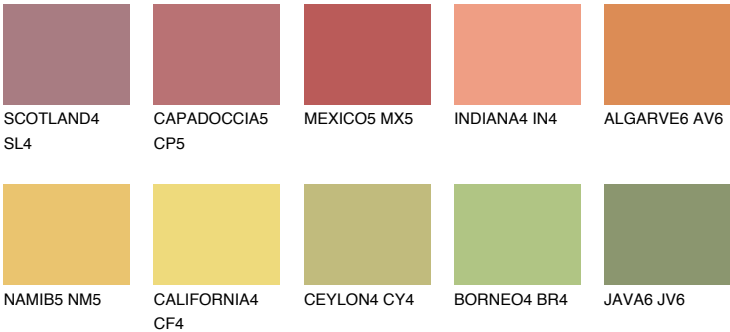

## ALGARVE5 AV5

46% TSR 54%

### Matching colours

#### COLOURS

#### INTENSE

For more information on plasters and paints, go to [www.ceresit.lv](http://www.ceresit.lv)

\*The presented colours refer to plasters and paints offered by Ceresit. Due to the use of digital techniques, the presented colours might not represent the original ones, thus they cannot be considered as a reliable colour presentation. We recommend checking the authentic colour samples.