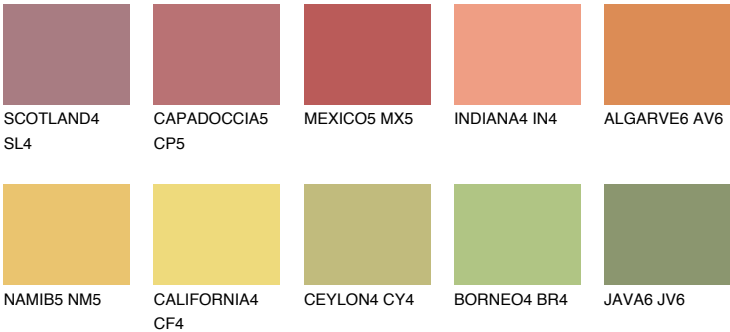

ALGARVE5 AV5

46% TSR 54%

Matching colours

COLOURS

INTENSE

For more information on plasters and paints, go to www.ceresit.lv

*The presented colours refer to plasters and paints offered by Ceresit. Due to the use of digital techniques, the presented colours might not represent the original ones, thus they cannot be considered as a reliable colour presentation. We recommend checking the authentic colour samples.