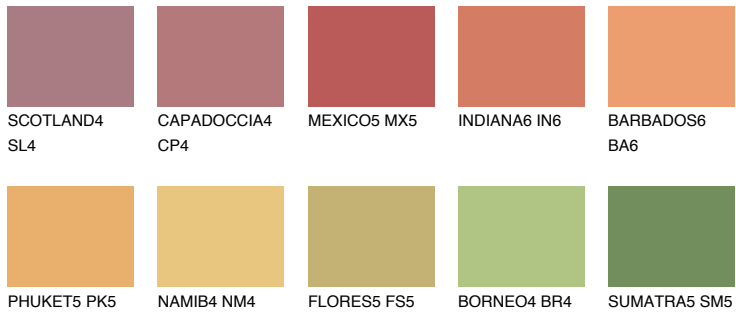

COLOUR DETAILS

ALGARVE6 AV6

34% TSR 47%

Matching colours

COLOURS

INTENSE

For more information on plasters and paints, go to www.ceresit.lv

*The presented colours refer to plasters and paints offered by Ceresit. Due to the use of digital techniques, the presented colours might not represent the original ones, thus they cannot be considered as a reliable colour presentation. We recommend checking the authentic colour samples.