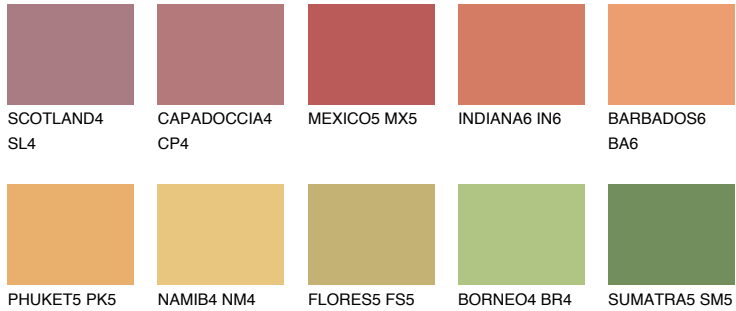

COLOUR DETAILS

ALGARVE6 AV6

34% TSR 47%

Matching colours

COLOURS

INTENSE

For more information on plasters and paints, go to www.ceresit.lv

*The presented colours refer to plasters and paints offered by Ceresit. Due to the use of digital techniques, the presented colours might not represent the original ones, thus they cannot be considered as a reliable colour presentation. We recommend checking the authentic colour samples.