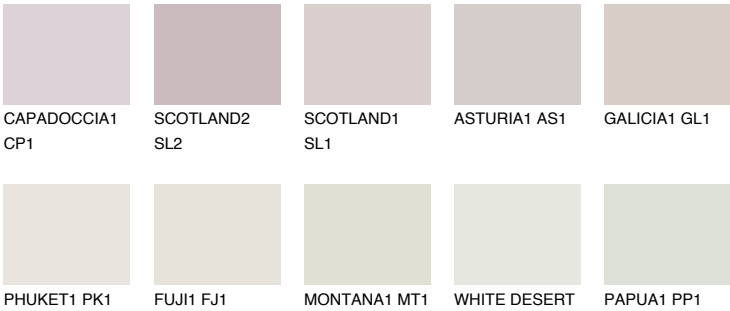

COLOUR DETAILS

CATALONIA1 CN1

70% **TSR** 67%

Matching colours

COLOURS

INTENSE

For more information on plasters and paints, go to www.ceresit.lv

*The presented colours refer to plasters and paints offered by Ceresit. Due to the use of digital techniques, the presented colours might not represent the original ones, thus they cannot be considered as a reliable colour presentation. We recommend checking the authentic colour samples.