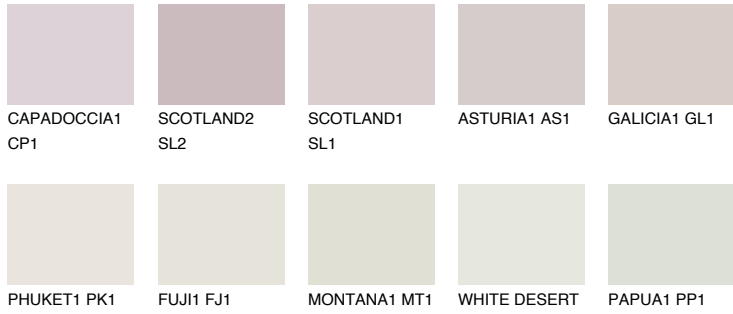

COLOUR DETAILS

CATALONIA1 CN1

70% TSR 67%

Matching colours

COLOURS

INTENSE

For more information on plasters and paints, go to www.ceresit.lv

*The presented colours refer to plasters and paints offered by Ceresit. Due to the use of digital techniques, the presented colours might not represent the original ones, thus they cannot be considered as a reliable colour presentation. We recommend checking the authentic colour samples.