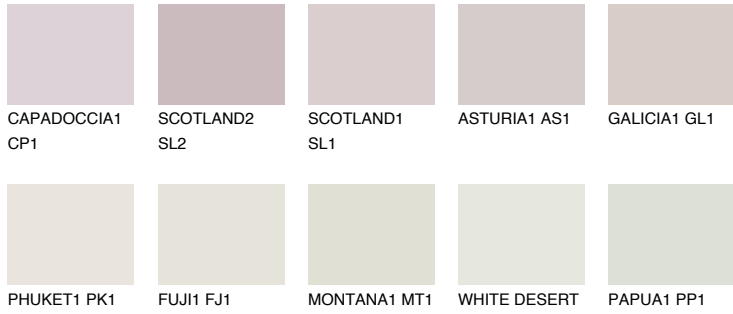

COLOUR DETAILS

CATALONIA1 CN1

70% **TSR** 67%

Matching colours

COLOURS

INTENSE

For more information on plasters and paints, go to www.ceresit.lv

*The presented colours refer to plasters and paints offered by Ceresit. Due to the use of digital techniques, the presented colours might not represent the original ones, thus they cannot be considered as a reliable colour presentation. We recommend checking the authentic colour samples.