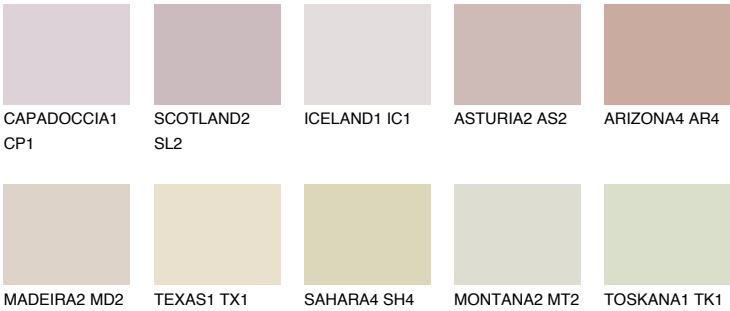

## CATALONIA2 CN2

59% **TSR** 55%

### Matching colours

#### COLOURS

#### INTENSE

For more information on plasters and paints, go to [www.ceresit.lv](http://www.ceresit.lv)

\*The presented colours refer to plasters and paints offered by Ceresit. Due to the use of digital techniques, the presented colours might not represent the original ones, thus they cannot be considered as a reliable colour presentation. We recommend checking the authentic colour samples.