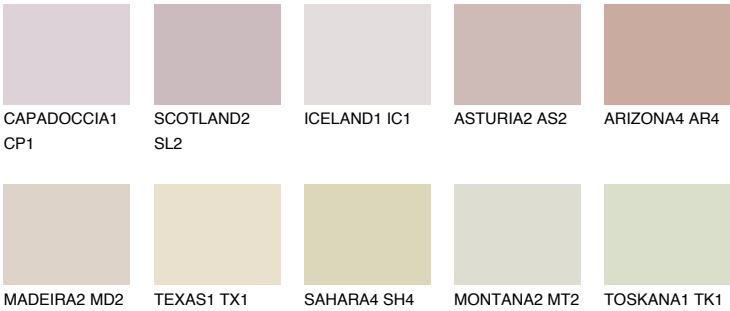

CATALONIA2 CN2

59% **TSR** 55%

Matching colours

COLOURS

INTENSE

For more information on plasters and paints, go to www.ceresit.lv

*The presented colours refer to plasters and paints offered by Ceresit. Due to the use of digital techniques, the presented colours might not represent the original ones, thus they cannot be considered as a reliable colour presentation. We recommend checking the authentic colour samples.