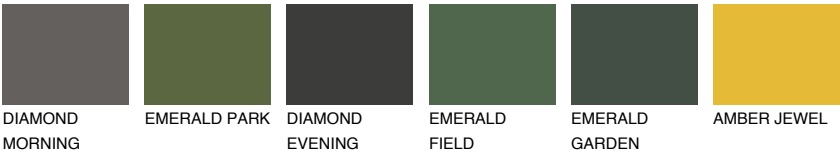

CATALONIA2 CN2

59% **TSR** 55%

Matching colours

COLOURS

INTENSE

For more information on plasters and paints, go to www.ceresit.lv

*The presented colours refer to plasters and paints offered by Ceresit. Due to the use of digital techniques, the presented colours might not represent the original ones, thus they cannot be considered as a reliable colour presentation. We recommend checking the authentic colour samples.