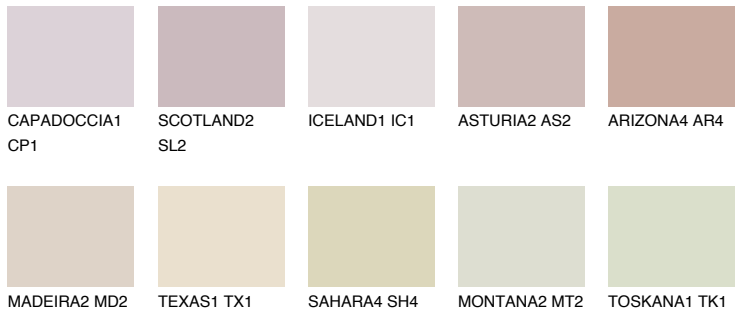

CATALONIA2 CN2

59% **TSR** 55%

Matching colours

COLOURS

INTENSE

For more information on plasters and paints, go to www.ceresit.lv

*The presented colours refer to plasters and paints offered by Ceresit. Due to the use of digital techniques, the presented colours might not represent the original ones, thus they cannot be considered as a reliable colour presentation. We recommend checking the authentic colour samples.