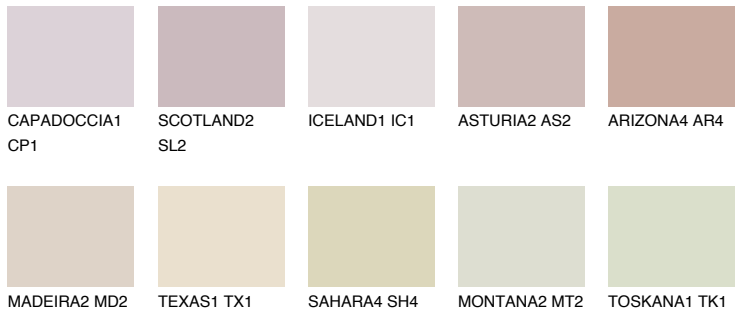

COLOUR DETAILS

CATALONIA2 CN2

59% TSR 55%

Matching colours

COLOURS

INTENSE

For more information on plasters and paints, go to www.ceresit.lv

*The presented colours refer to plasters and paints offered by Ceresit. Due to the use of digital techniques, the presented colours might not represent the original ones, thus they cannot be considered as a reliable colour presentation. We recommend checking the authentic colour samples.