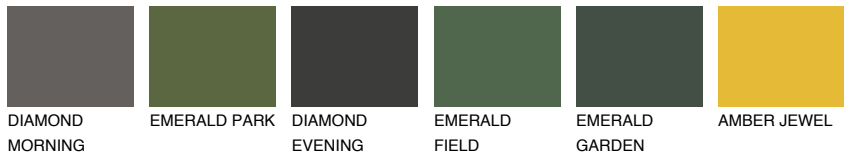

CATALONIA2 CN2

59% **TSR** 55%

Matching colours

COLOURS

INTENSE

For more information on plasters and paints, go to www.ceresit.lv

*The presented colours refer to plasters and paints offered by Ceresit. Due to the use of digital techniques, the presented colours might not represent the original ones, thus they cannot be considered as a reliable colour presentation. We recommend checking the authentic colour samples.