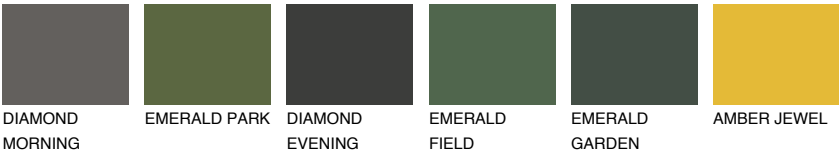

CATALONIA2 CN2

59% **TSR** 55%

Matching colours

COLOURS

INTENSE

For more information on plasters and paints, go to www.ceresit.lv

*The presented colours refer to plasters and paints offered by Ceresit. Due to the use of digital techniques, the presented colours might not represent the original ones, thus they cannot be considered as a reliable colour presentation. We recommend checking the authentic colour samples.